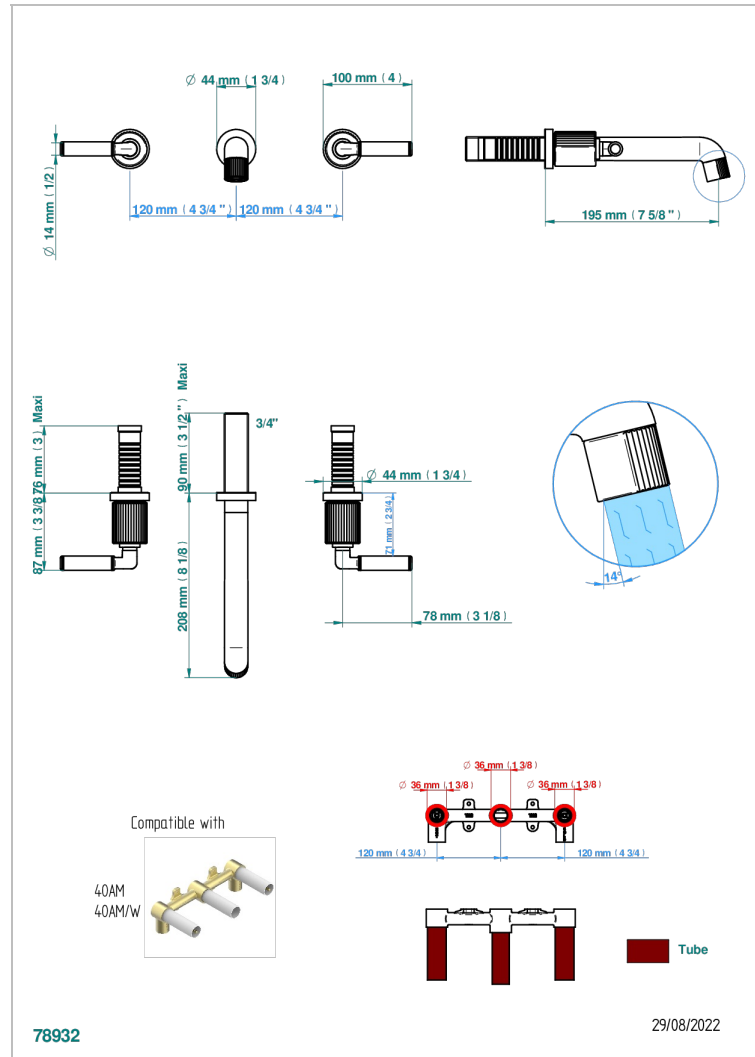

# ESTRELA WITH LEVER

U3K-40SGB

Trim only for wall mounted 3-hole basin mixer

## CHARACTERISTIC

- Estrela with lever
- Trim only for wall mounted 3-hole basin mixer

## TECHNICAL SPECS

- Recommandé : 3 bars (max. 5 bars) - Advised : 43,5 psi (max. 72 psi)
- 8,3 l/min à 3 bars (2.2 gpm at 43.5 psi)

## RELATED SKU'S

- Ref. G00-40AC Rough parts for wall mounted 3 hole mixer, cross handle version
- Ref. G00-40AM Rough parts for wall mounted 3 hole mixer, lever handle version