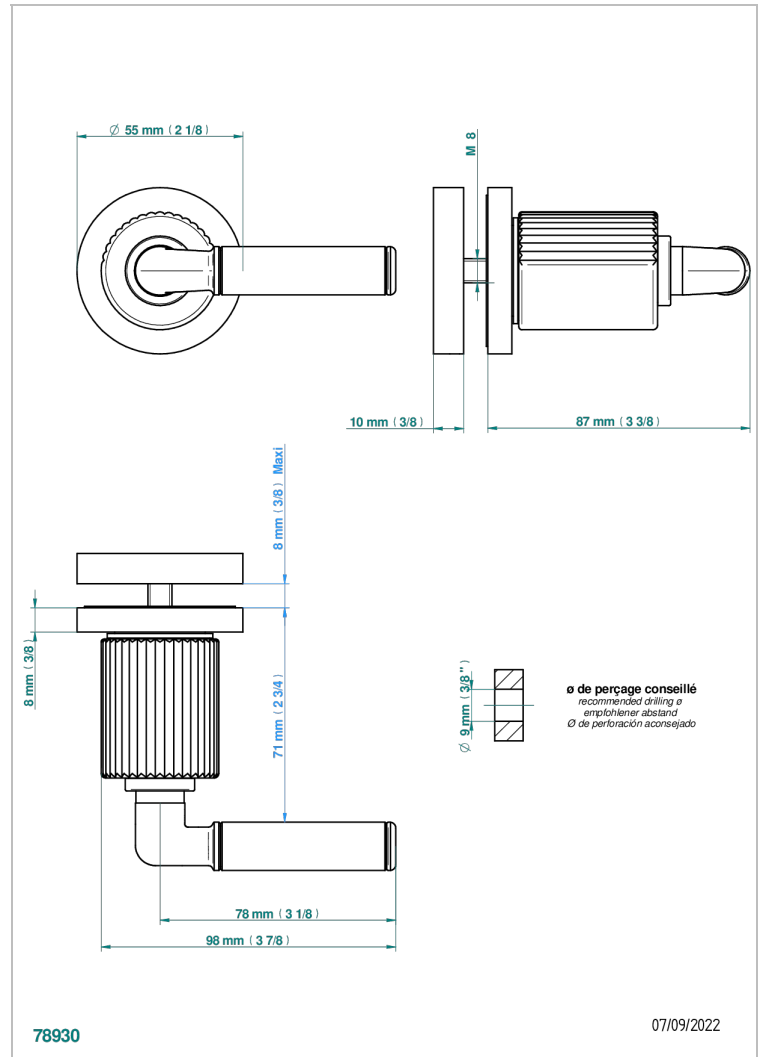

ESTRELA WITH LEVER

U3K-639V

Large door knob

CHARACTERISTIC

- Estrela with lever
- Large door knob

AVAILABLE FINITIONS

Antique nickel - H28
Black ceram - D30
Blush PVD - H62
Brass color PVD - H49
Brown bronze color PVD - F33
Gold color PVD - H52