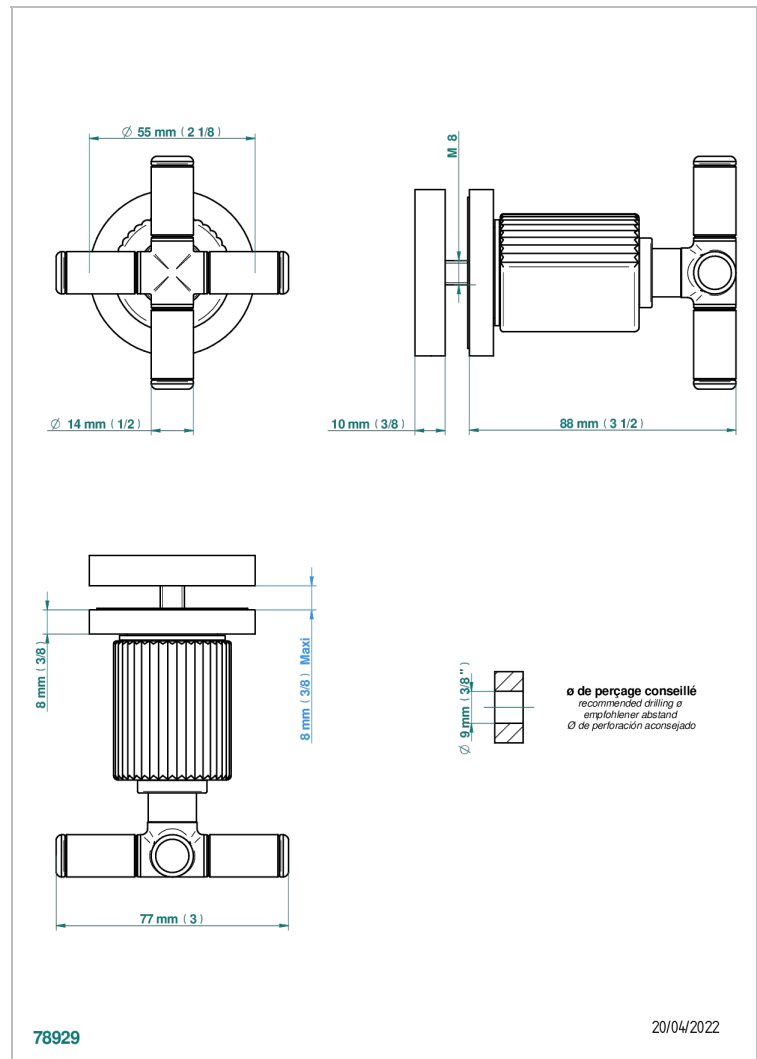

ESTRELA METAL INLAYS

U3L-639V

Large knob

THG[®]
PARIS

CHARACTERISTIC

- Estrela Metal inlays
- Large knob

AVAILABLE FINITIONS

Black ceram - D30
Blush PVD - H62
Brass color PVD - H49
Brown bronze color PVD - F33
Chrome polished - A02
Gold color PVD - H52