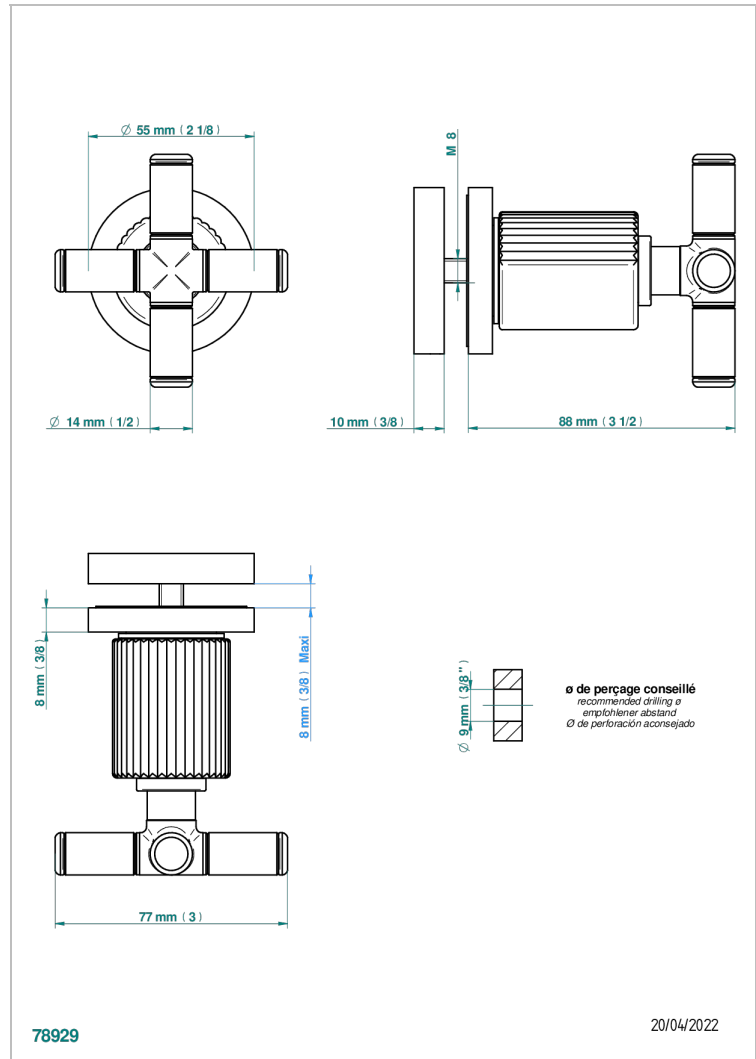

ESTRELA METAL INLAYS

U3L-639V

Large door knob

CHARACTERISTIC

- Estrela Metal inlays
- Large door knob

AVAILABLE FINITIONS

Antique nickel - H28
Black ceram - D30
Blush PVD - H62
Brass color PVD - H49
Brown bronze color PVD - F33
Gold color PVD - H52