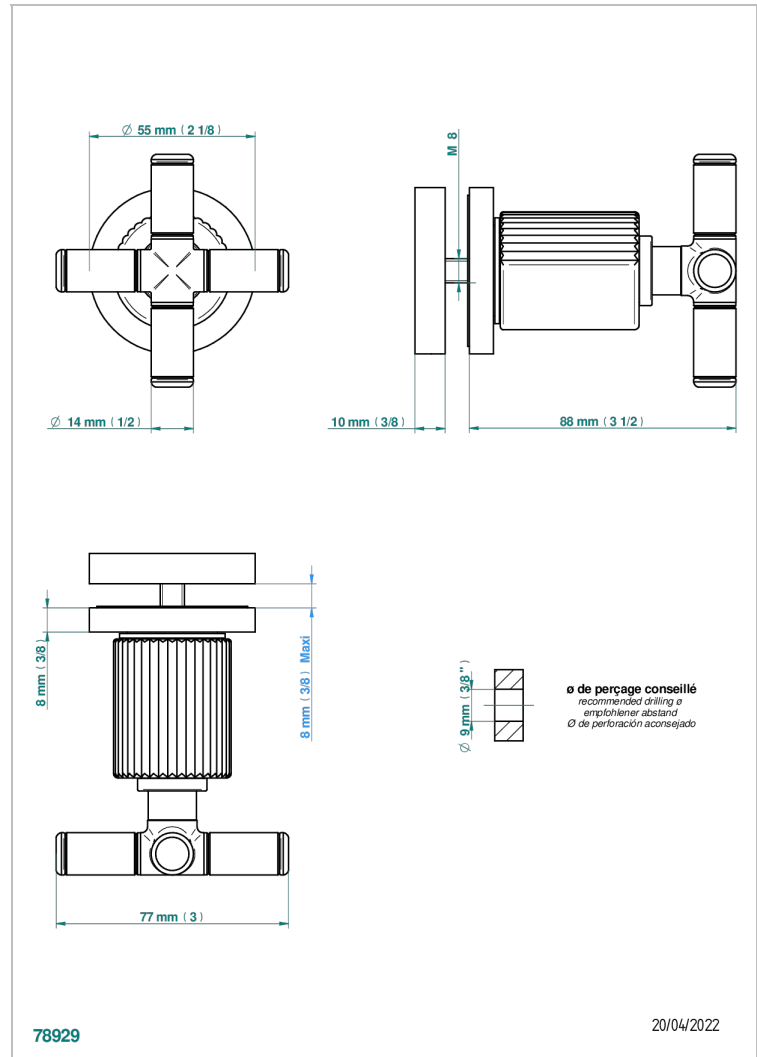

ESTRELA METAL INLAYS

U3L-639V

Large door knob

THG[®]
PARIS

CHARACTERISTIC

- Estrela Metal inlays
- Large door knob

AVAILABLE FINITIONS

Antique nickel - H28
Black ceram - D30
Blush PVD - H62
Brass color PVD - H49
Brown bronze color PVD - F33
Gold color PVD - H52