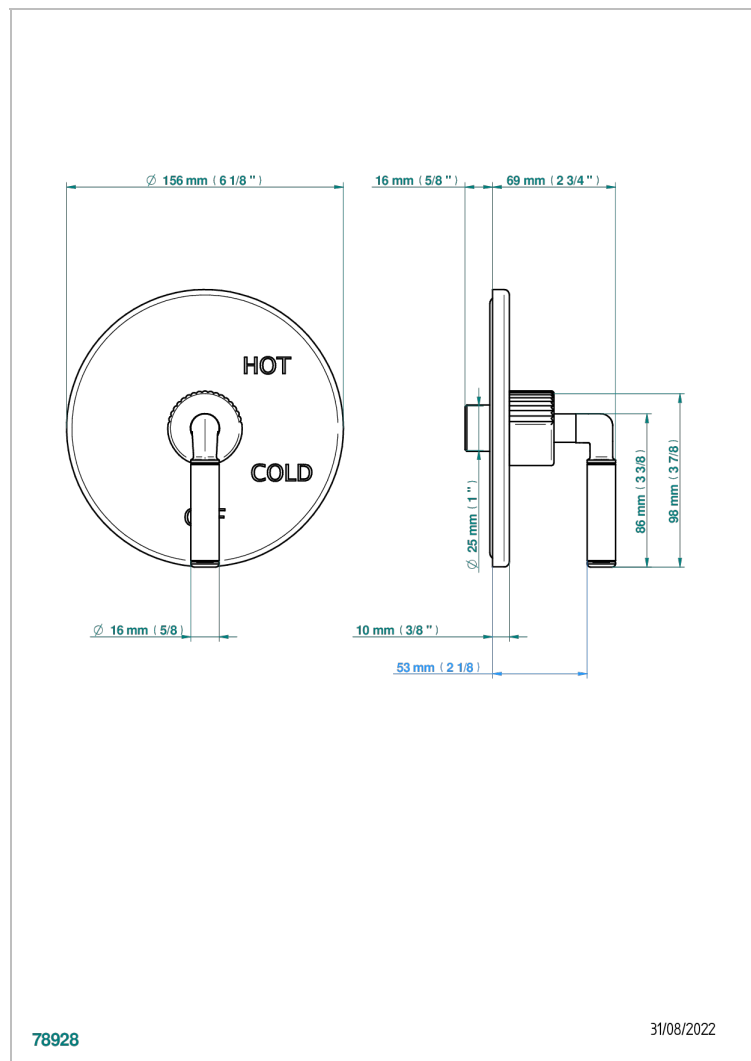

# ESTRELA WITH LEVER HANDLES

U3K-320B

Trim for pressure balance valve

THG<sup>®</sup>  
PARIS

## CHARACTERISTIC

- Estrela with lever handles
- Trim for pressure balance valve

## RELATED SKU'S

- Ref. G00-320A 1/2 " Pressure balance valve