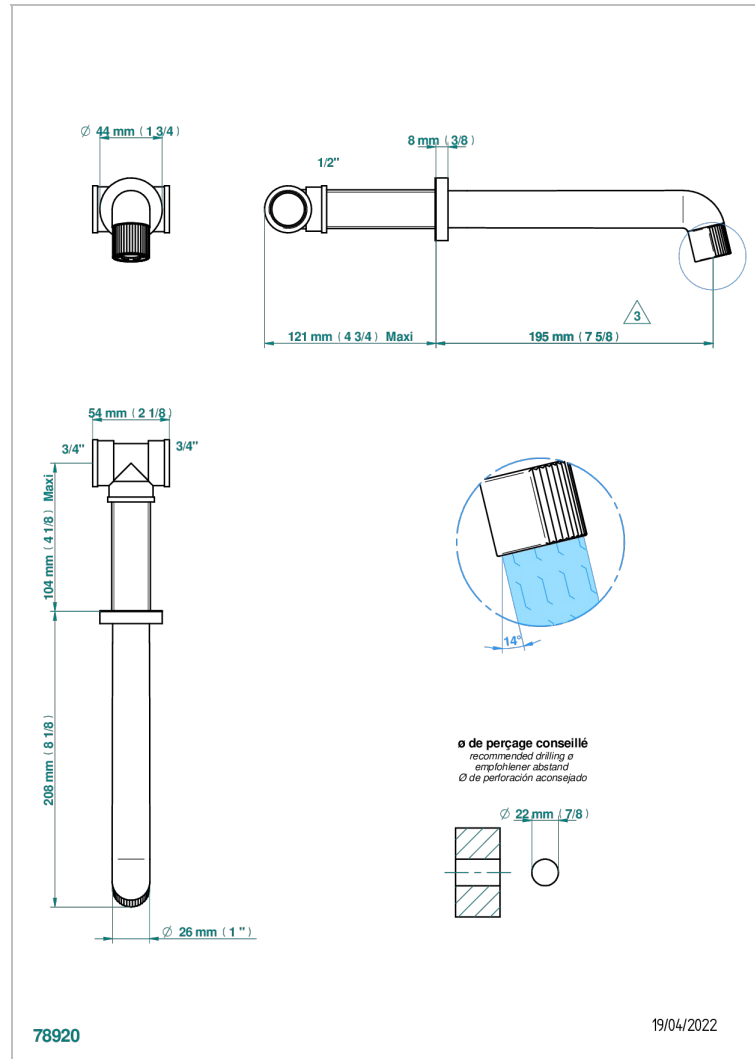

ESTRELA METAL INLAYS

U3L-22SG

Wall mounted super goliath bath spout

CHARACTERISTIC

- Estrela Metal inlays
- Wall mounted super goliath bath spout

TECHNICAL SPECS

- Recommandé : 3 bars (max. 5 bars) - Advised : 43,5 psi (max. 72 psi)
- 48 l/min à 3 bars (12.7 gpm at 43.5 psi)