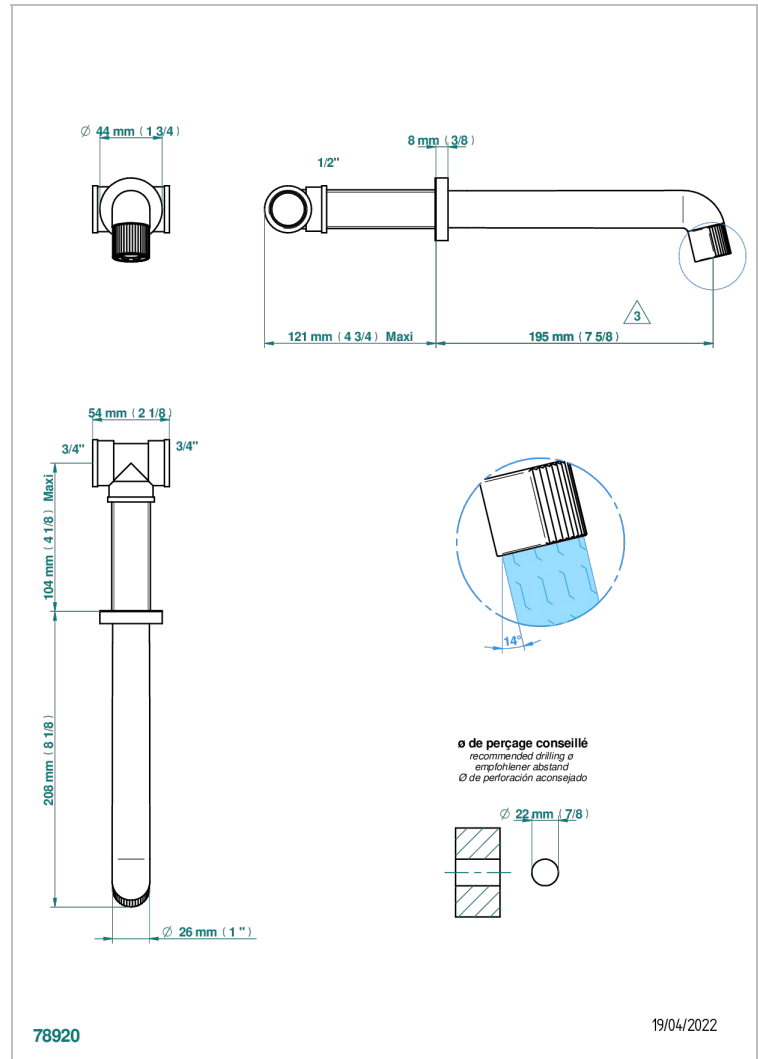

ESTRELA WITH LEVER

U3K-22SG

Wall mounted super goliath bath spout

CHARACTERISTIC

- Estrela with lever
- Wall mounted super goliath bath spout

TECHNICAL SPECS

- Recommandé : 3 bars (max. 5 bars) - Advised : 43,5 psi (max. 72 psi)
- 48 l/min à 3 bars (12.7 gpm at 43.5 psi)