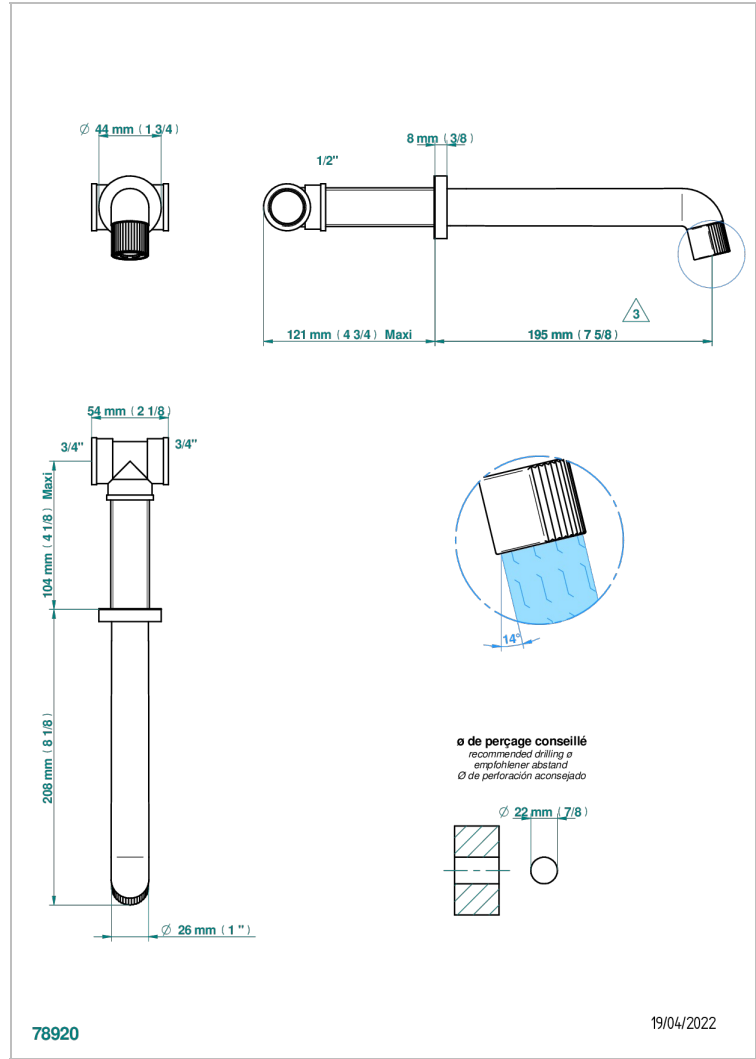

ESTRELA WITH LEVER

U3K-22SG

Wall mounted super goliath bath spout

CHARACTERISTIC

- Estrela with lever
- Wall mounted super goliath bath spout

TECHNICAL SPECS

- Recommandé : 3 bars (max. 5 bars) - Advised : 43,5 psi (max. 72 psi)
- 48 l/min à 3 bars (12.7 gpm at 43.5 psi)