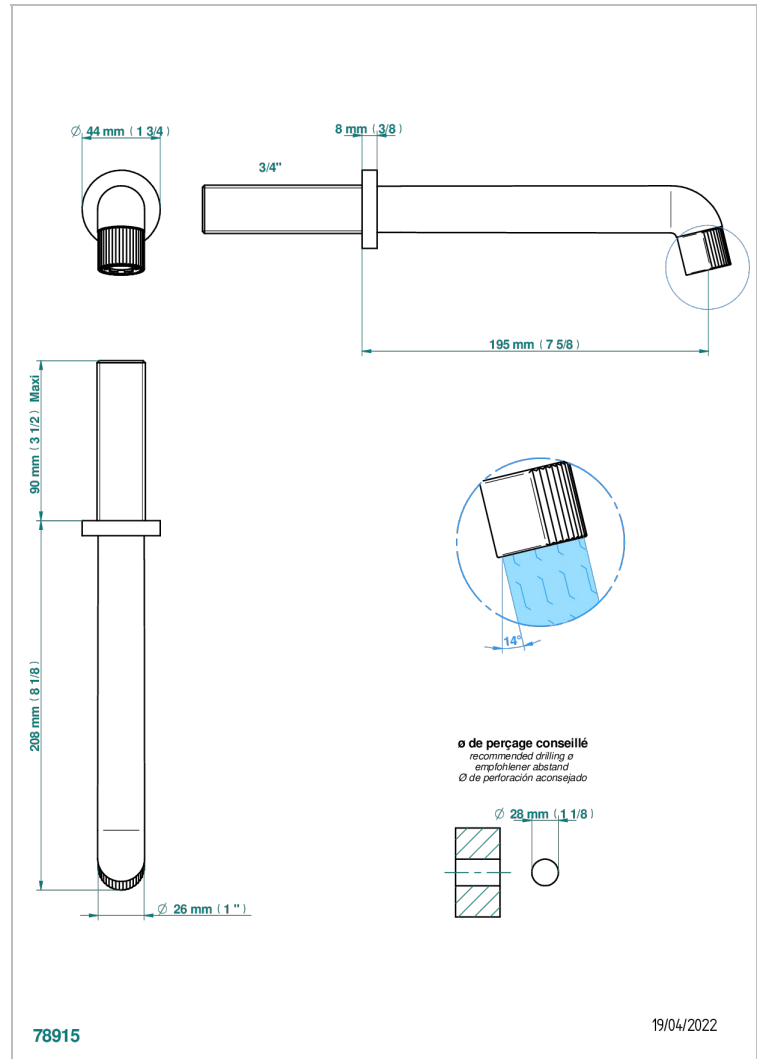

# ESTRELA CON MANETAS

U3K-42SGB

Wall mounted bath spout, without T junction

THG<sup>®</sup>  
PARIS

## CARACTERÍSTICAS

- Estrela con manetas
- Wall mounted bath spout, without T junction

## ESPECIFICACIONES TÉCNICAS

- Recommandé : 3 bars (max. 5 bars) - Advised : 43,5 psi (max. 72 psi)
- 48 l/min à 3 bars (12.7 gpm at 43.5 psi)