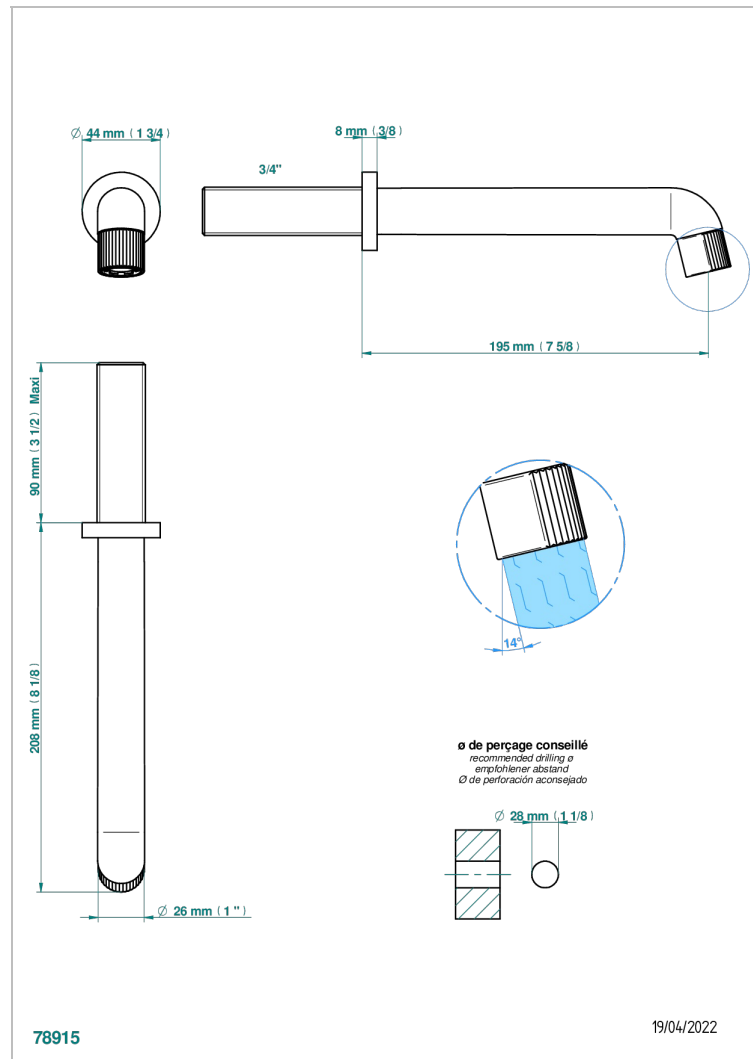

ESTRELA WITH LEVER HANDLES

U3K-42SGB

Bath spout, wall mounted

THG
PARIS

CHARACTERISTIC

- Estrela with lever handles
- Bath spout, wall mounted

TECHNICAL SPECS

- Recommandé : 3 bars (max. 5 bars) - Advised : 43,5 psi (max. 72 psi)
- 48 l/min à 3 bars (12.7 gpm at 43.5 psi)