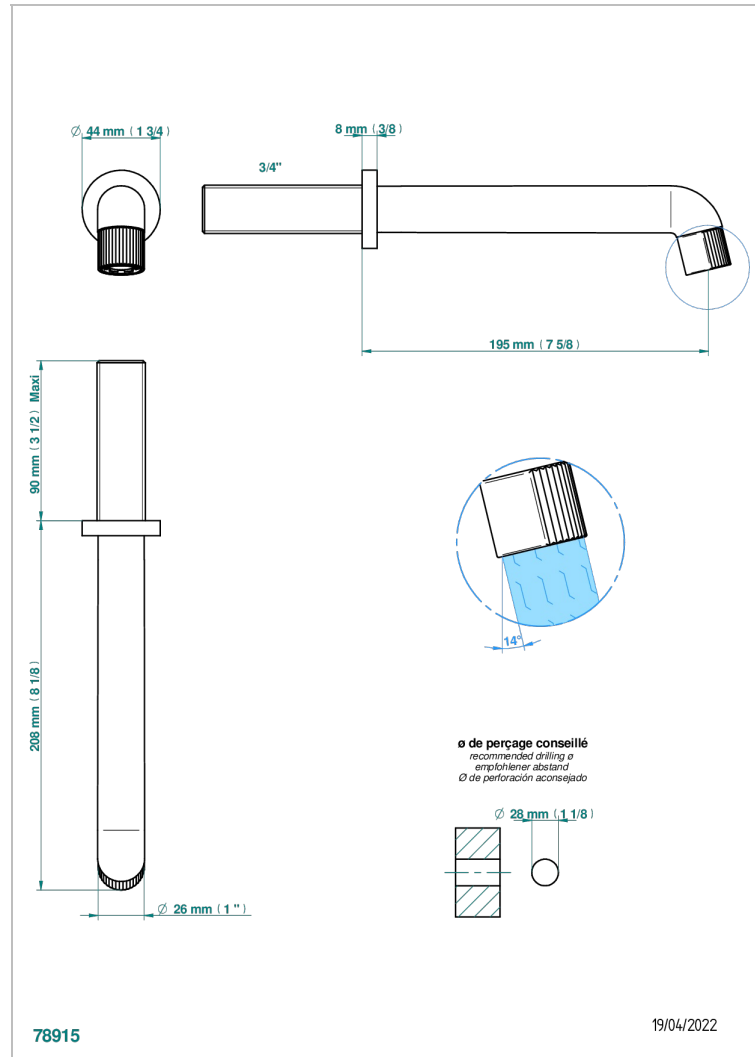

ESTRELA CON MANETAS

U3K-42SGB

Wall mounted bath spout, without T junction

THG[®]
PARIS

CARACTERÍSTICAS

- Estrela con manetas
- Wall mounted bath spout, without T junction

ESPECIFICACIONES TÉCNICAS

- Recommandé : 3 bars (max. 5 bars) - Advised : 43,5 psi (max. 72 psi)
- 48 l/min à 3 bars (12.7 gpm at 43.5 psi)

Pvd umber - H66
Pvd umber mate - H67