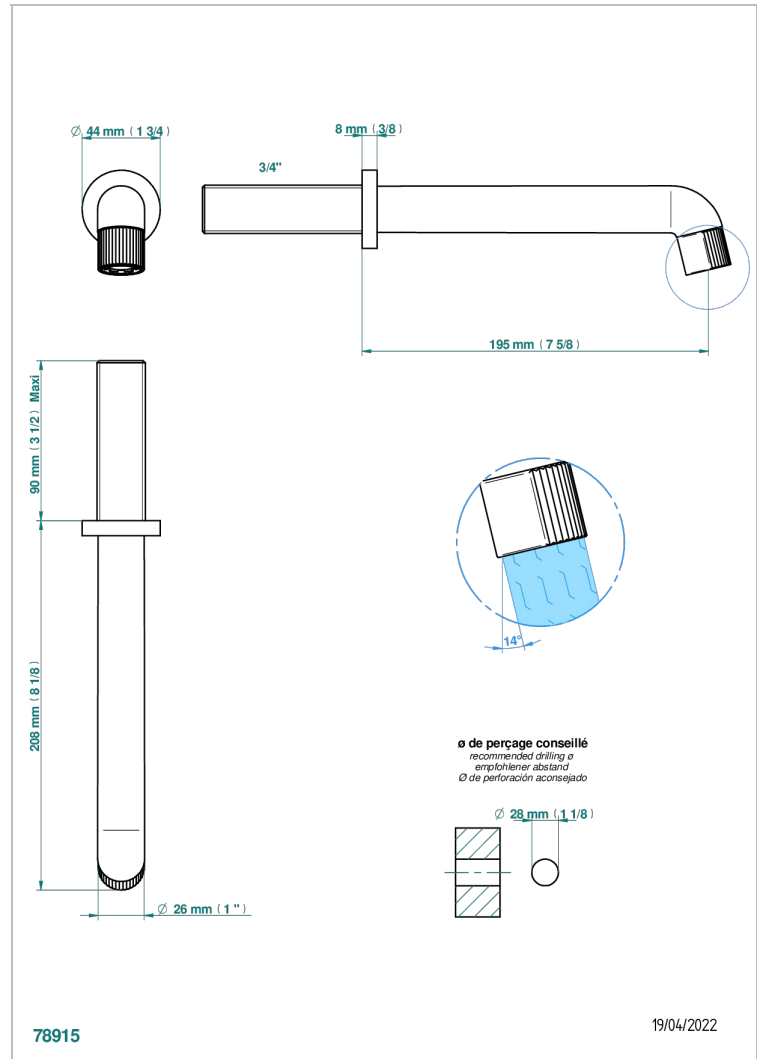

# ESTRELA WITH LEVER

U3K-42SGB

Wall mounted bath spout, without T junction

THG<sup>®</sup>  
PARIS

## CHARACTERISTIC

- Estrela with lever
- Wall mounted bath spout, without T junction

## TECHNICAL SPECS

- Recommandé : 3 bars (max. 5 bars) - Advised : 43,5 psi (max. 72 psi)
- 48 l/min à 3 bars (12.7 gpm at 43.5 psi)