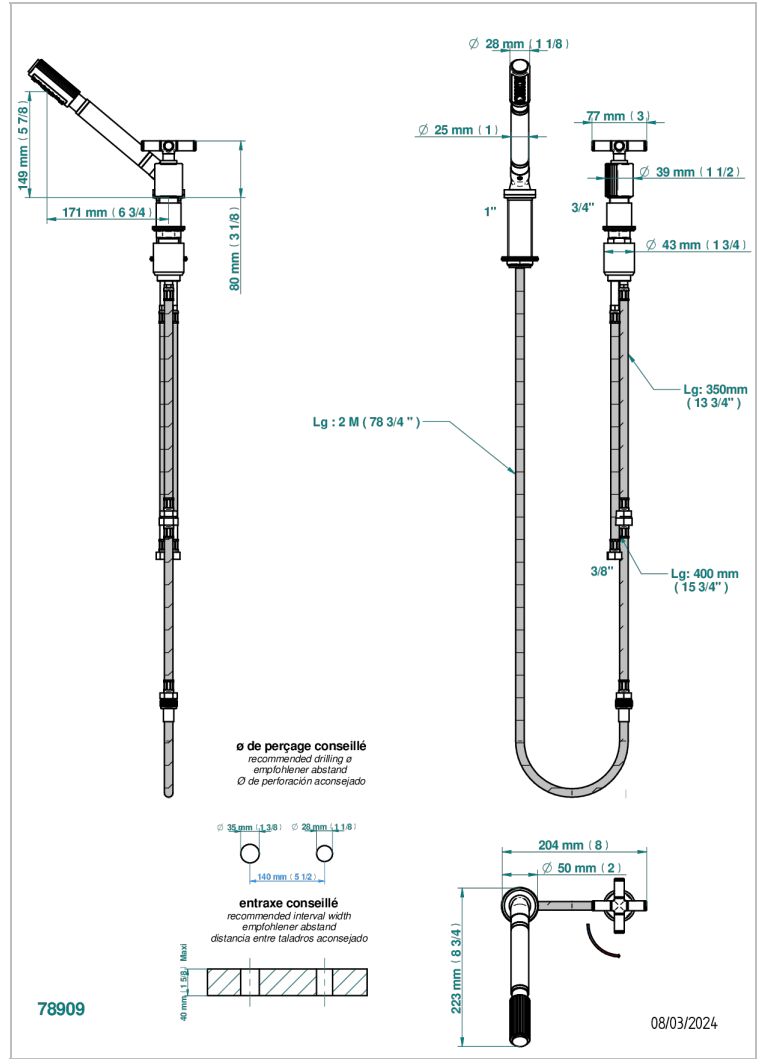

ESTRELA METAL INLAYS

U3L-6532/60A

Deck mounted mixer with handshower, progressive cartridge

THG[®]
PARIS

CHARACTERISTIC

- ACS : 22ACCLY009

STANDARDS

AVAILABLE FINITIONS