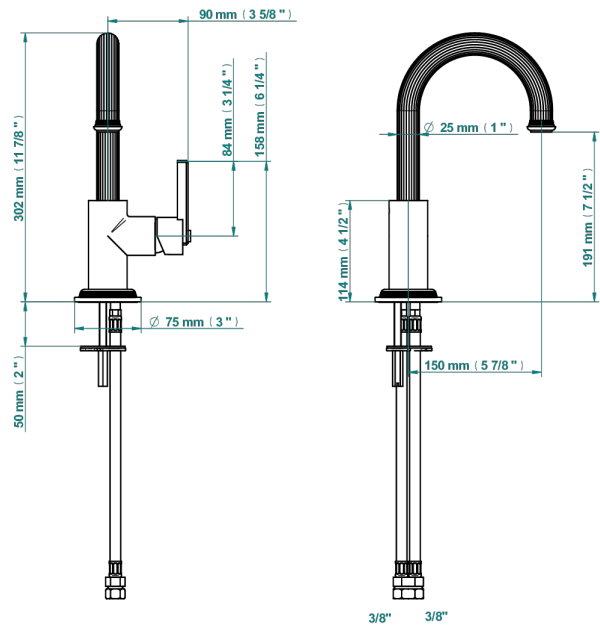

GRAND CENTRAL BLACK ONYX WITH LEVER HANDLES

U9N-6506H/US

Bar faucet

78904

15/04/2022

CHARACTERISTIC

- Grand central Black Onyx with lever handles
- Bar faucet

AVAILABLE FINITIONS

Black ceram - D30
Blush PVD - H62
Brass color PVD - H49
Brown bronze color PVD - F33
Chrome polished - A02
Copper antique matt, coated - H07

Gold color PVD - H52
Gold mat - F07
Gold polished - F01
Graphite PVD - H64
Light coated bronze - D01
Matt Umber PVD - H67

Matt blush PVD - H60
Matt brass color PVD - H50
Matt brown bronze color PVD - F34
Matt chrome (American satin) - C02
Matt gold color PVD - H53
Matt graphite PVD - H65

Matt nickel (American satin) - C01
Matt nickel color PVD - H56
Natural smoked Brass - A13
Nickel antique / Sovereign - H28
Nickel color PVD - H55
Nickel polished - B01

Soft gold - F30
Soft matt gold - F31
Umber PVD - H66