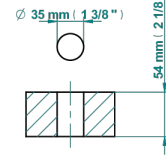

GRAND CENTRAL BLACK ONYX WITH LEVER HANDLES

U9N-6506H/US

Bar faucet

78904

15/04/2022

CHARACTERISTIC

- Grand central Black Onyx with lever handles
- Bar faucet

AVAILABLE FINITIONS

Black ceram - D30
Blush PVD - H62
Brass color PVD - H49
Brown bronze color PVD - F33
Chrome polished - A02
Copper antique matt, coated - H07

Gold color PVD - H52
Gold mat - F07
Gold polished - F01
Graphite PVD - H64
Light coated bronze - D01
Matt Umber PVD - H67

Matt blush PVD - H60
Matt brass color PVD - H50
Matt brown bronze color PVD - F34
Matt chrome (American satin) - C02
Matt gold color PVD - H53
Matt graphite PVD - H65

Matt nickel (American satin) - C01
Matt nickel color PVD - H56
Natural smoked Brass - A13
Nickel antique / Sovereign - H28
Nickel color PVD - H55
Nickel polished - B01

Soft gold - F30
Soft matt gold - F31
Umber PVD - H66