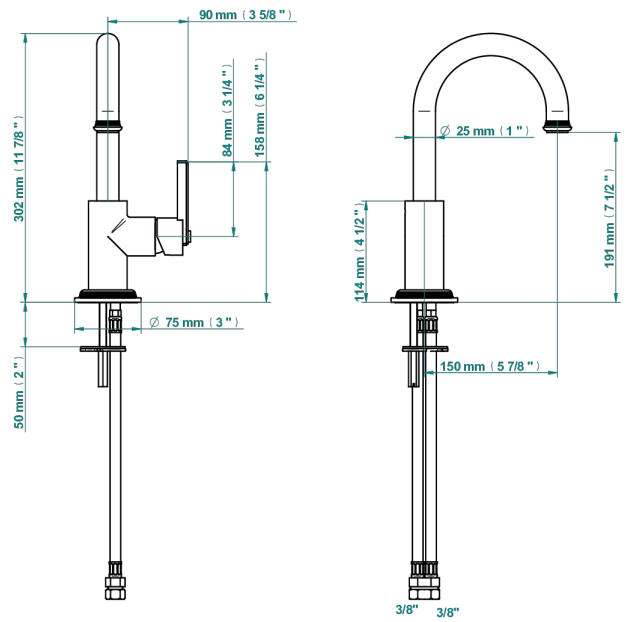

WEST COAST WHITE ONYX WITH LEVER HANDLES

U9H-6506H/US

Bar faucet

Ø 35 mm (1 3/8 ")

78900

15/04/2022

CHARACTERISTIC

- West Coast White Onyx with lever handles
- Bar faucet

AVAILABLE FINITIONS

Black ceram - D30
Blush PVD - H62
Brass color PVD - H49
Brown bronze color PVD - F33
Chrome polished - A02
Copper antique matt, coated - H07

Gold color PVD - H52
Gold mat - F07
Gold polished - F01
Graphite PVD - H64
Light coated bronze - D01
Matt Umber PVD - H67

Matt blush PVD - H60
Matt brass color PVD - H50
Matt brown bronze color PVD - F34
Matt chrome (American satin) - C02
Matt gold color PVD - H53
Matt graphite PVD - H65

Matt nickel (American satin) - C01
Matt nickel color PVD - H56
Natural smoked Brass - A13
Nickel antique / Sovereign - H28
Nickel color PVD - H55
Nickel polished - B01

Soft gold - F30
Soft matt gold - F31
Umber PVD - H66