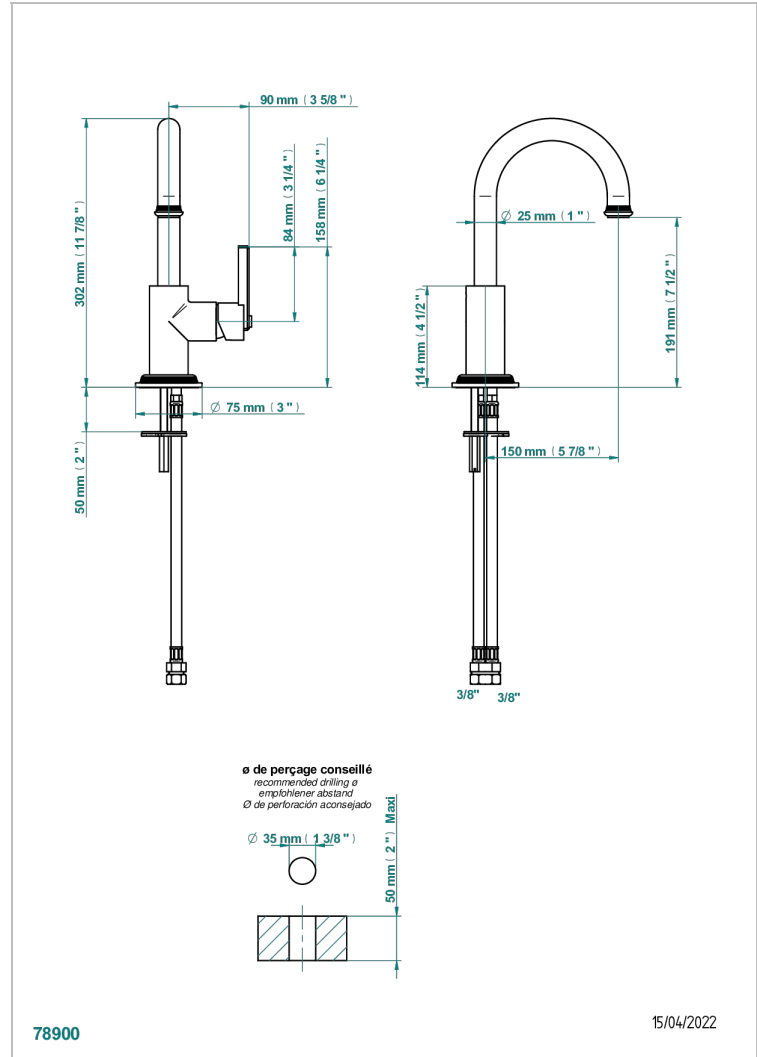

WEST COAST WHITE ONYX

U9G-6506H/US

Bar faucet

CHARACTERISTIC

- West Coast White Onyx
- Bar faucet

AVAILABLE FINITIONS

Black ceram - D30
Blush PVD - H62
Brass color PVD - H49
Brown bronze color PVD - F33
Chrome polished - A02
Copper antique matt, coated - H07