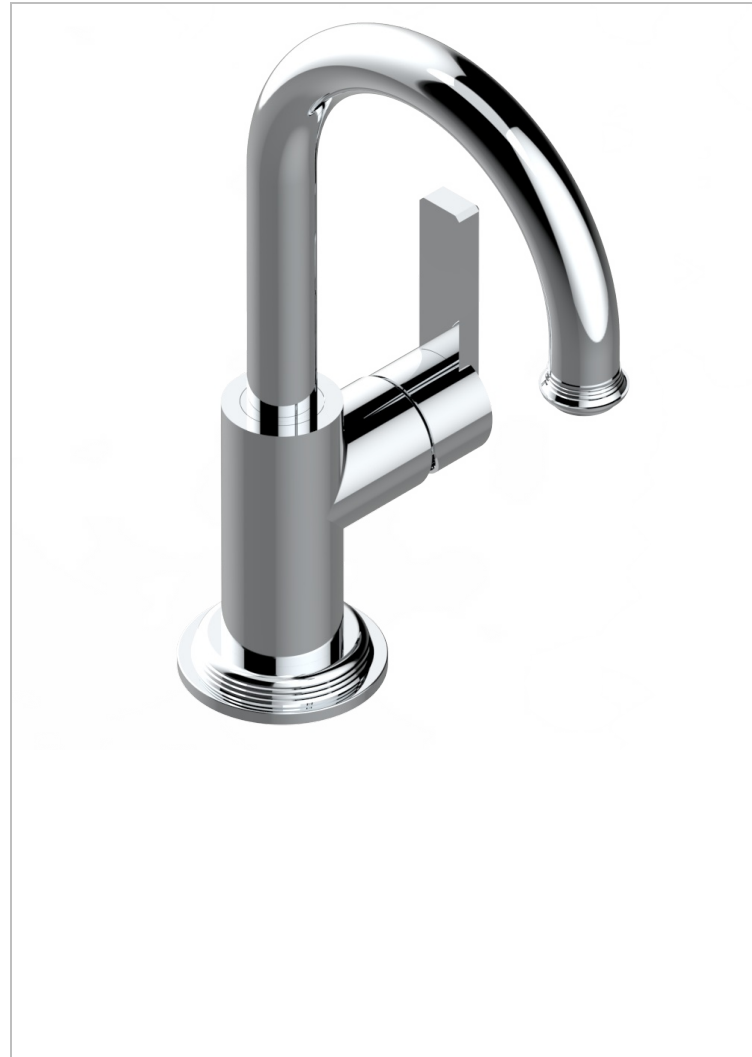

WEST COAST WHITE ONYX

U9G-6506H/US

Bar faucet

CHARACTERISTIC

- West Coast White Onyx
- Bar faucet

AVAILABLE FINITIONS

Black ceram - D30
Blush PVD - H62
Brass color PVD - H49
Brown bronze color PVD - F33
Chrome polished - A02
Copper antique matt, coated - H07

Gold color PVD - H52
Gold mat - F07
Gold polished - F01
Graphite PVD - H64
Light coated bronze - D01
Matt Umber PVD - H67

Matt blush PVD - H60
Matt brass color PVD - H50
Matt brown bronze color PVD - F34
Matt chrome (American satin) - C02
Matt gold color PVD - H53
Matt graphite PVD - H65

Matt nickel (American satin) - C01
Matt nickel color PVD - H56
Natural smoked Brass - A13
Nickel antique / Sovereign - H28
Nickel color PVD - H55
Nickel polished - B01

Soft gold - F30
Soft matt gold - F31
Umber PVD - H66