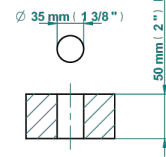

WEST COAST BLACK ONYX WITH LEVER HANDLES

U9F-6506H/US

Bar faucet

78899

15/04/2022

CHARACTERISTIC

- West Coast Black Onyx with lever handles
- Bar faucet

AVAILABLE FINITIONS

Black ceram - D30
Blush PVD - H62
Brass color PVD - H49
Brown bronze color PVD - F33
Chrome polished - A02
Copper antique matt, coated - H07

Gold color PVD - H52
Gold mat - F07
Gold polished - F01
Graphite PVD - H64
Light coated bronze - D01
Matt Umber PVD - H67

Matt blush PVD - H60
Matt brass color PVD - H50
Matt brown bronze color PVD - F34
Matt chrome (American satin) - C02
Matt gold color PVD - H53
Matt graphite PVD - H65

Matt nickel (American satin) - C01
Matt nickel color PVD - H56
Natural smoked Brass - A13
Nickel antique / Sovereign - H28
Nickel color PVD - H55
Nickel polished - B01

Soft gold - F30
Soft matt gold - F31
Umber PVD - H66