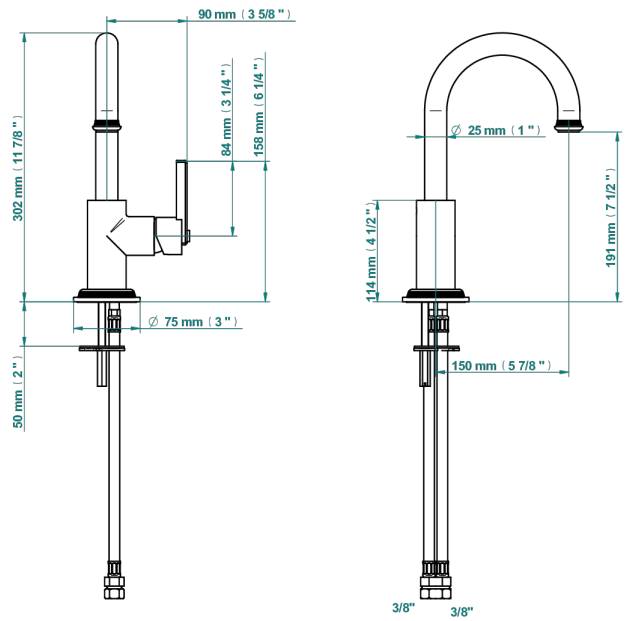

WEST COAST BLACK ONYX WITH LEVER HANDLES

U9F-6506H/US

Bar faucet

78899

15/04/2022

CHARACTERISTIC

- West Coast Black Onyx with lever handles
- Bar faucet

AVAILABLE FINITIONS

Black ceram - D30
Blush PVD - H62
Brass color PVD - H49
Brown bronze color PVD - F33
Chrome polished - A02
Copper antique matt, coated - H07

Gold color PVD - H52
Gold mat - F07
Gold polished - F01
Graphite PVD - H64
Light coated bronze - D01
Matt Umber PVD - H67

Matt blush PVD - H60
Matt brass color PVD - H50
Matt brown bronze color PVD - F34
Matt chrome (American satin) - C02
Matt gold color PVD - H53
Matt graphite PVD - H65

Matt nickel (American satin) - C01
Matt nickel color PVD - H56
Natural smoked Brass - A13
Nickel antique / Sovereign - H28
Nickel color PVD - H55
Nickel polished - B01

Soft gold - F30
Soft matt gold - F31
Umber PVD - H66