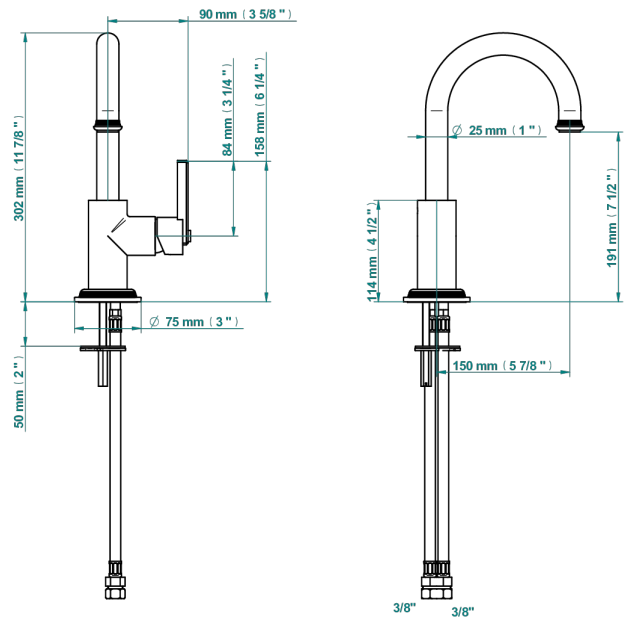

WEST COAST BLACK ONYX

U9E-6506H/US

Bar faucet

ø 35 mm (1 3/8")

50 mm (2") Maxi

78899

15/04/2022

CHARACTERISTIC

- West Coast Black Onyx
- Bar faucet

AVAILABLE FINITIONS

Black ceram - D30
Blush PVD - H62
Brass color PVD - H49
Brown bronze color PVD - F33
Chrome polished - A02
Copper antique matt, coated - H07

Gold color PVD - H52
Gold mat - F07
Gold polished - F01
Graphite PVD - H64
Light coated bronze - D01
Matt Umber PVD - H67

Matt blush PVD - H60
Matt brass color PVD - H50
Matt brown bronze color PVD - F34
Matt chrome (American satin) - C02
Matt gold color PVD - H53
Matt graphite PVD - H65

Matt nickel (American satin) - C01
Matt nickel color PVD - H56
Natural smoked Brass - A13
Nickel antique / Sovereign - H28
Nickel color PVD - H55
Nickel polished - B01

Soft gold - F30
Soft matt gold - F31
Umber PVD - H66