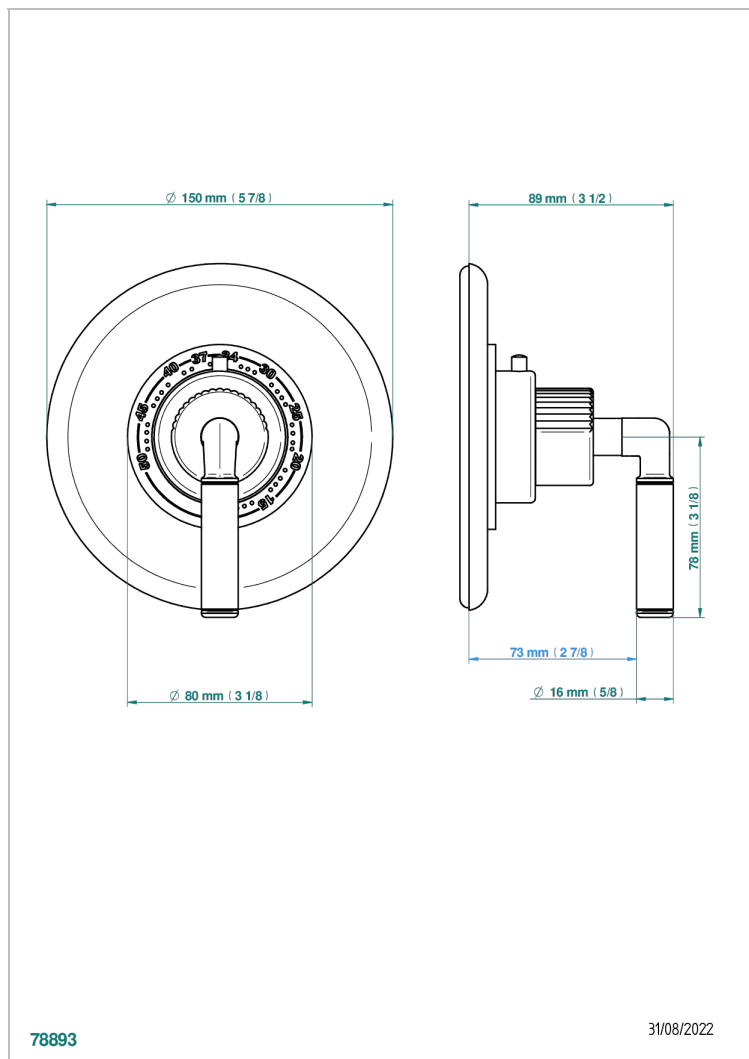

ESTRELA WITH LEVER HANDLES

U3K-15EN16US

Trim plate and handle for eurotherm valve 8200/us & 8300/us

THG[®]
PARIS

CHARACTERISTIC

- Estrela with lever handles
- Trim plate and handle for eurotherm valve 8200/us & 8300/us