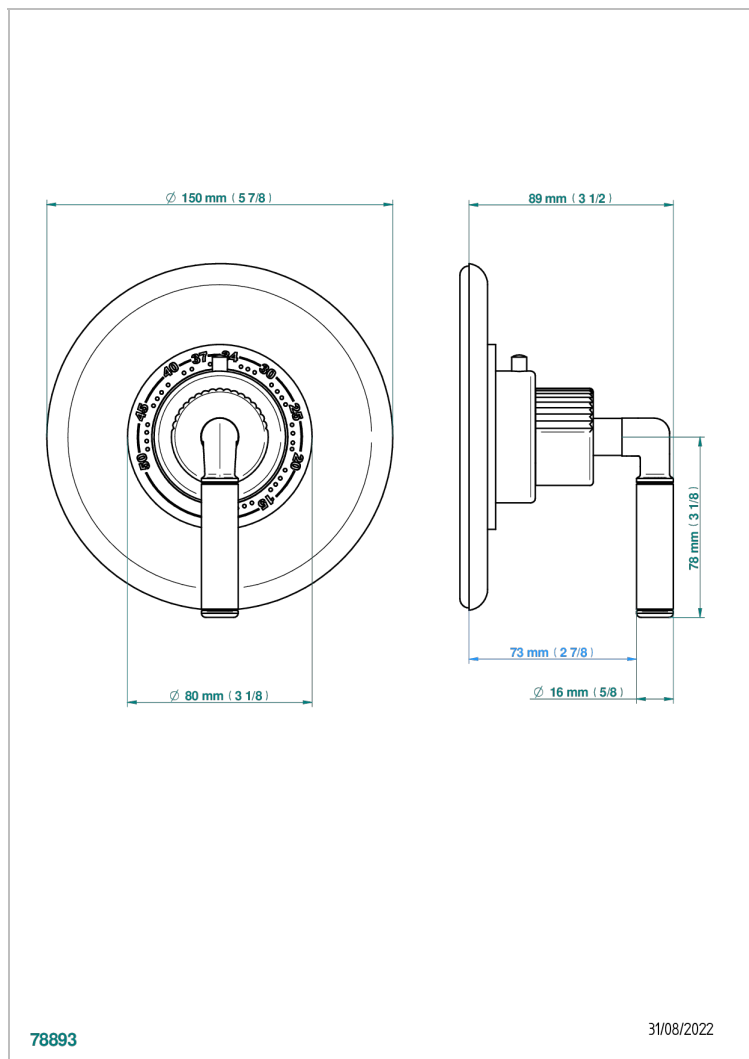

# ESTRELA WITH LEVER HANDLES

U3K-15EN16EM

Trim plate and handle for eurotherm valve 8200/us & 8300/us

THG<sup>®</sup>  
PARIS

## CHARACTERISTIC

- Estrela with lever handles
- Trim plate and handle for eurotherm valve 8200/us & 8300/us