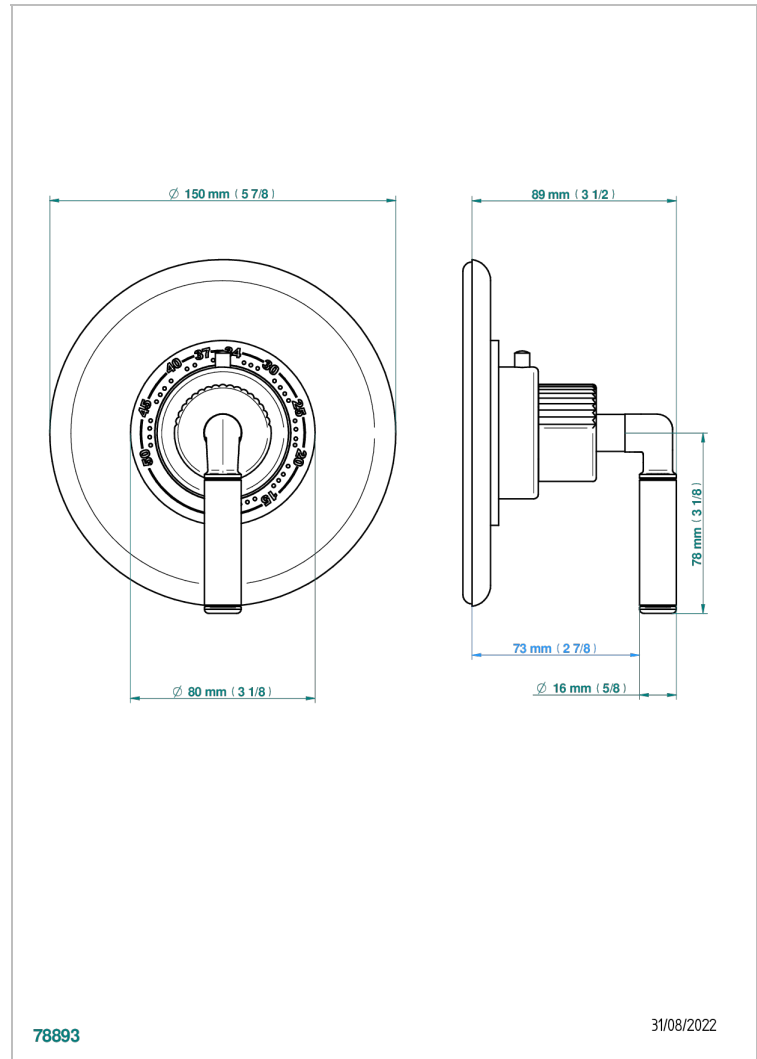

# ESTRELA WITH LEVER

U3K-15EN16EM

Trim for Eurotherm thermostat n° 8105N, 8200N, 8300

THG<sup>®</sup>  
PARIS

## CHARACTERISTIC

- Estrela with lever
- Trim for Eurotherm thermostat n° 8105N, 8200N, 8300

## RELATED SKU'S

- Ref. G00-8105N 1/2" Eurotherm thermostat, 40 l/min with wax cartridge
- Ref. G00-8200N 3/4" Eurotherm thermostat, 80 l/min