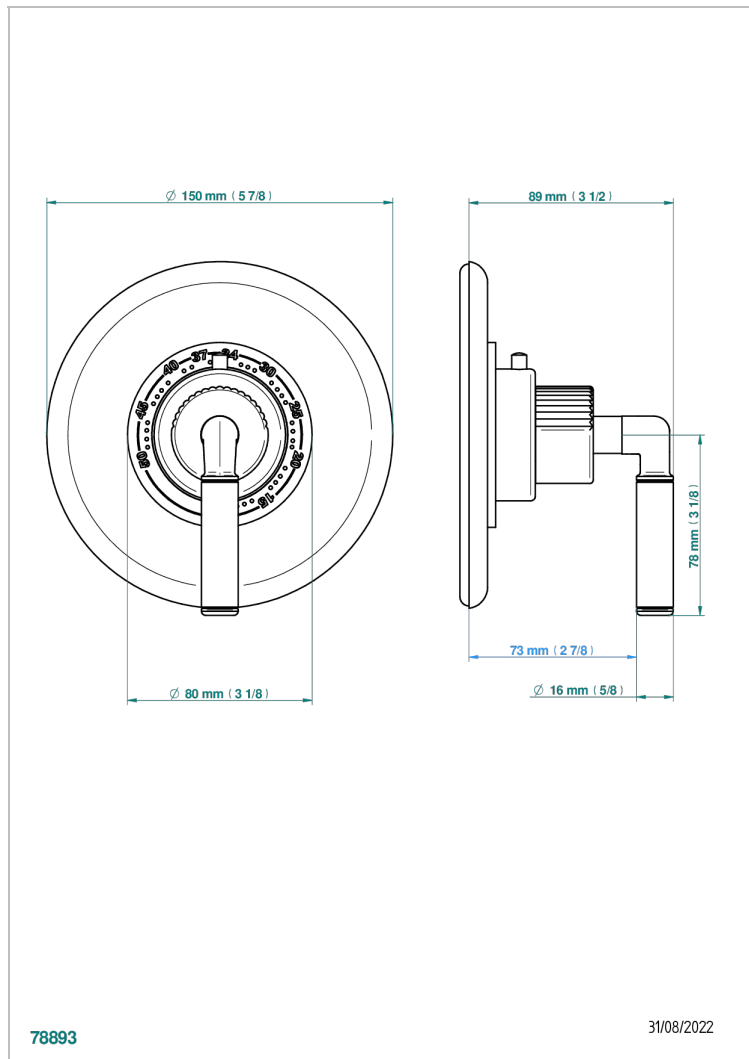

# ESTRELA WITH LEVER

U3K-15EN16EM

Trim for Eurotherm thermostat n° 8105N, 8200N, 8300

THG<sup>®</sup>  
PARIS

## CHARACTERISTIC

- Estrela with lever
- Trim for Eurotherm thermostat n° 8105N, 8200N, 8300

## RELATED SKU'S

- Ref. G00-8105N 1/2" Eurotherm thermostat, 40 l/min with wax cartridge
- Ref. G00-8200N 3/4" Eurotherm thermostat, 80 l/min