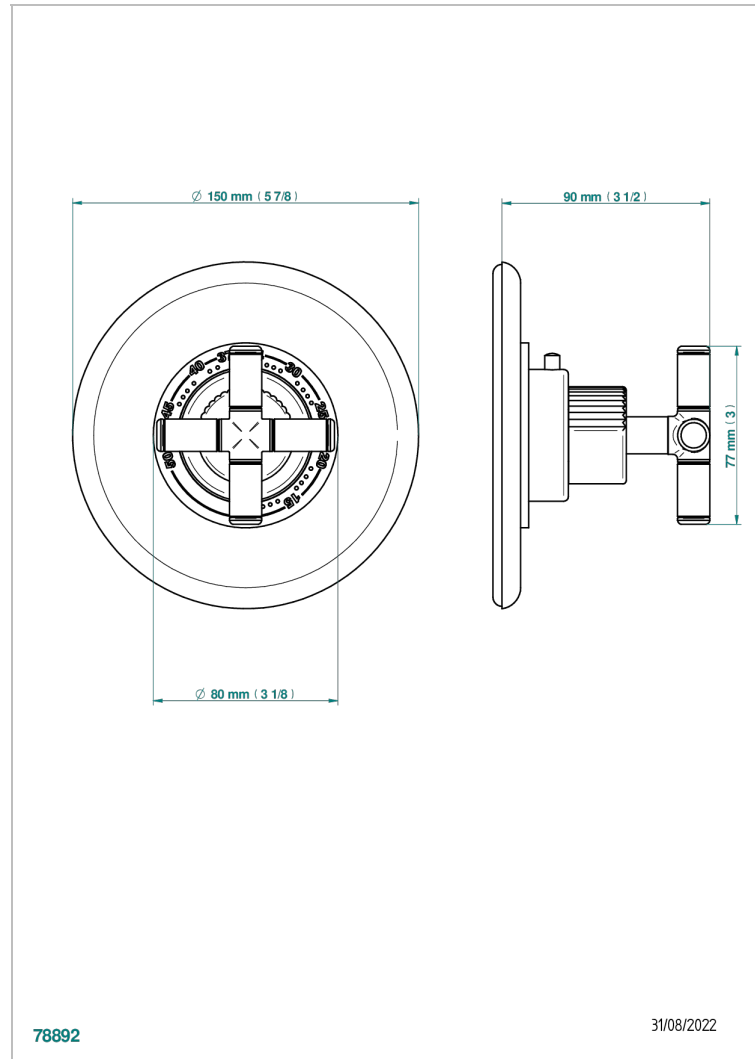

ESTRELA METAL INLAYS

U3L-15EN16US

Trim plate and handle for eurotherm valve 8200/us & 8300/us

78892

31/08/2022

CHARACTERISTIC

- Estrela Metal inlays
- Trim plate and handle for eurotherm valve 8200/us & 8300/us