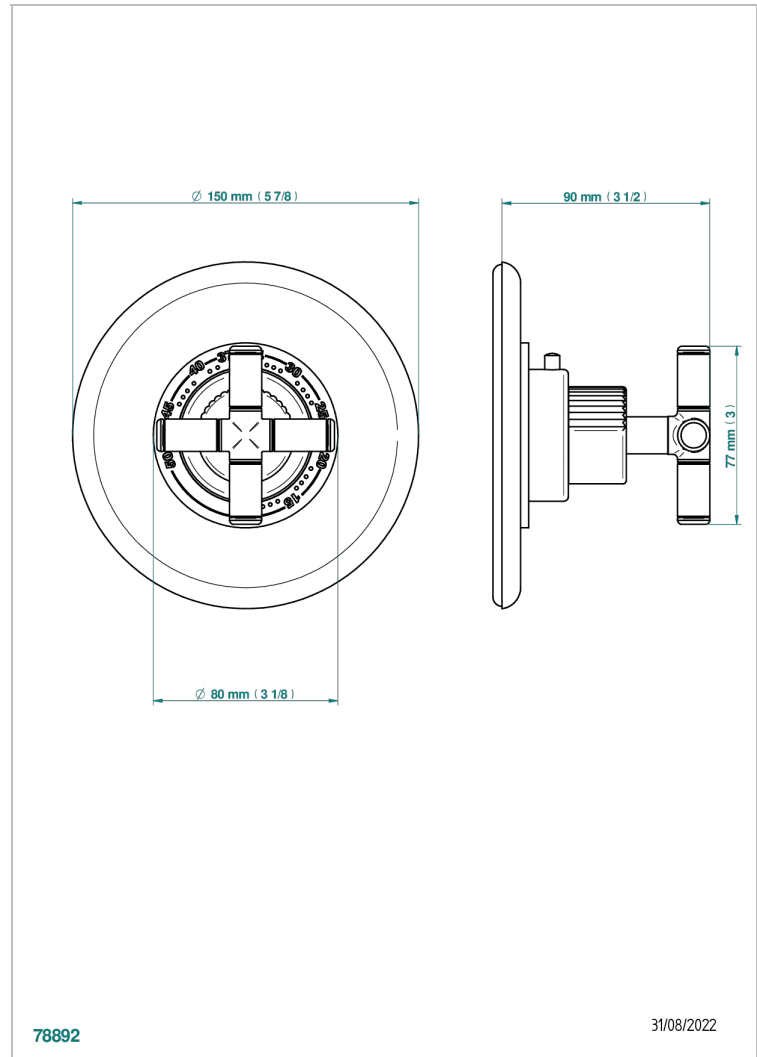

ESTRELA METAL INLAYS

U3L-15EN16EM

Trim plate and handle for eurotherm valve 8200/us & 8300/us

THG[®]
PARIS

78892

31/08/2022

CHARACTERISTIC

- Estrela Metal inlays
- Trim plate and handle for eurotherm valve 8200/us & 8300/us