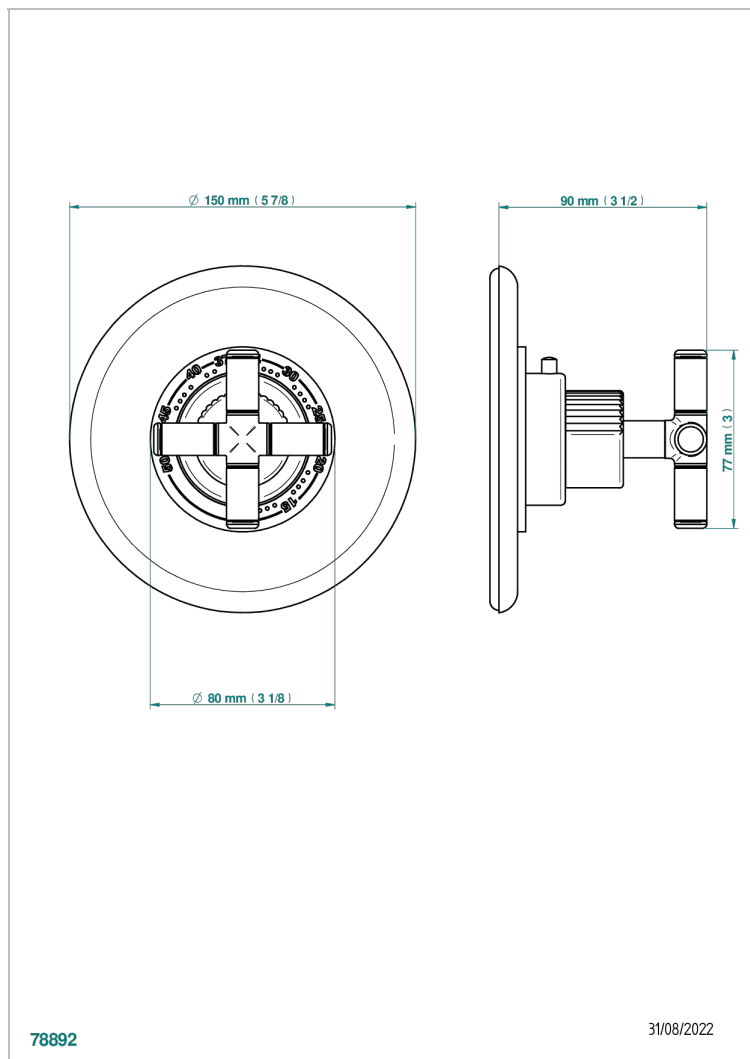

ESTRELA METAL INLAYS

U3L-15EN16EM

Trim for Eurotherm thermostat n° 8105N, 8200N, 8300

THG[®]
PARIS

CHARACTERISTIC

- Estrela Metal inlays
- Trim for Eurotherm thermostat n° 8105N, 8200N, 8300

RELATED SKU'S

- Ref. G00-8105N 1/2" Eurotherm thermostat, 40 l/min with wax cartridge
- Ref. G00-8200N 3/4" Eurotherm thermostat, 80 l/min