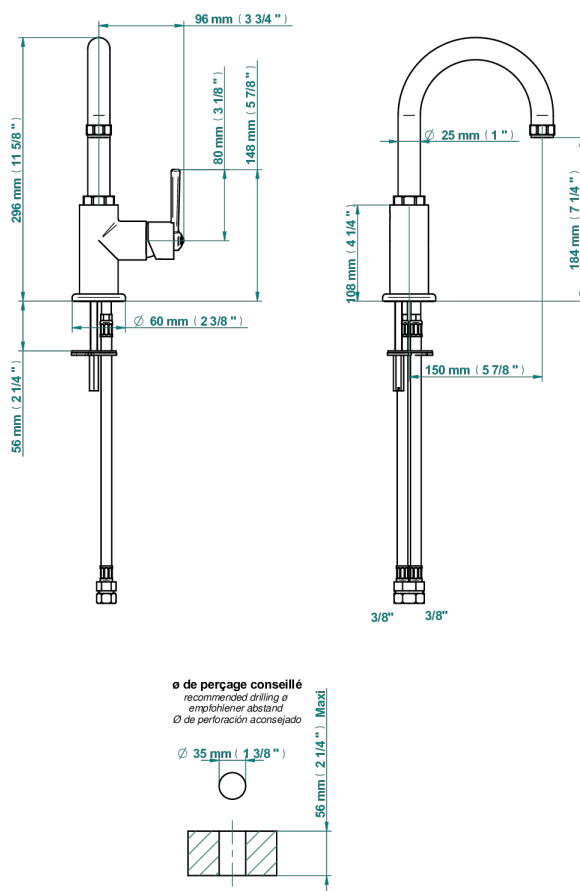

CLUB SAINT-GERMAIN WITH LEVER HANDLES

G7J-6506H/US

Bar faucet

78890

14/04/2022

CHARACTERISTIC

- Club Saint-Germain with lever handles
- Bar faucet

AVAILABLE FINITIONS