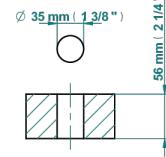

78890

14/04/2022

CHARACTERISTIC

- Club Saint-Germain
- Bar faucet

AVAILABLE FINITIONS

Black ceram - D30
Blush PVD - H62
Brass color PVD - H49
Brown bronze color PVD - F33
Chrome polished - A02
Chrome polished / gold polished - G02

Gold color PVD - H52
Gold mat - F07
Gold polished - F01
Graphite PVD - H64
Light coated bronze - D01
Matt Umber PVD - H67

Matt blush PVD - H60
Matt brass color PVD - H50
Matt brown bronze color PVD - F34
Matt chrome (American satin) - C02
Matt gold color PVD - H53
Matt graphite PVD - H65

Matt nickel (American satin) - C01
Matt nickel color PVD - H56
Natural smoked Brass - A13
Nickel antique / Sovereign - H28
Nickel color PVD - H55
Nickel polished - B01

Soft gold - F30
Soft matt gold - F31
Umber PVD - H66