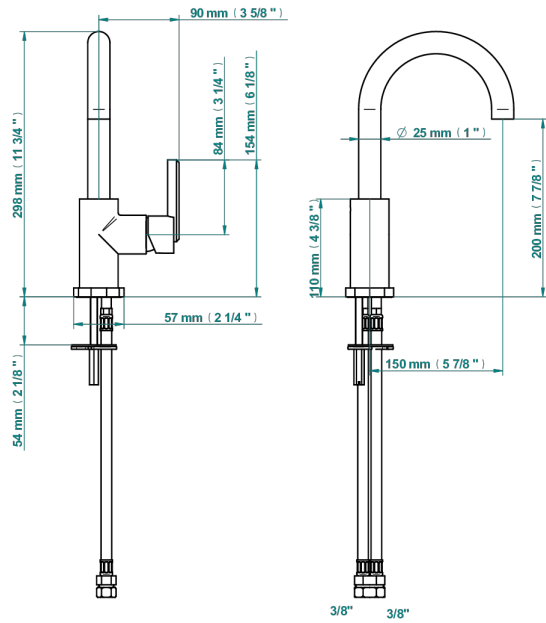

LES ONDES WITH LEVER HANDLES

G8B-6506H/US

Bar faucet

78886

14/04/2022

CHARACTERISTIC

- Les Ondes with lever handles
- Bar faucet

AVAILABLE FINITIONS

Black ceram - D30
Blush PVD - H62
Brass color PVD - H49
Brown bronze color PVD - F33
Chrome polished - A02
Chrome polished / gold polished - G02

Copper antique matt, coated - H07
Gold color PVD - H52
Gold mat - F07
Gold polished - F01
Graphite PVD - H64
Light coated bronze - D01

Matt Umber PVD - H67
Matt blush PVD - H60
Matt brass color PVD - H50
Matt brown bronze color PVD - F34
Matt chrome (American satin) - C02
Matt gold color PVD - H53

Matt graphite PVD - H65
Matt nickel (American satin) - C01
Matt nickel color PVD - H56
Natural smoked Brass - A13
Nickel antique / Sovereign - H28
Nickel color PVD - H55

Nickel polished - B01
Soft gold - F30
Soft matt gold - F31
Umber PVD - H66