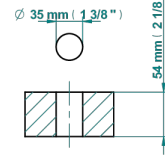

LES ONDES WITH LEVER HANDLES

G8B-6506H/US

Bar faucet

78886

14/04/2022

CHARACTERISTIC

- Les Ondes with lever handles
- Bar faucet

AVAILABLE FINITIONS

Black ceram - D30
Blush PVD - H62
Brass color PVD - H49
Brown bronze color PVD - F33
Chrome polished - A02
Chrome polished / gold polished - G02

Copper antique matt, coated - H07
Gold color PVD - H52
Gold mat - F07
Gold polished - F01
Graphite PVD - H64
Light coated bronze - D01

Matt Umber PVD - H67
Matt blush PVD - H60
Matt brass color PVD - H50
Matt brown bronze color PVD - F34
Matt chrome (American satin) - C02
Matt gold color PVD - H53

Matt graphite PVD - H65
Matt nickel (American satin) - C01
Matt nickel color PVD - H56
Natural smoked Brass - A13
Nickel antique / Sovereign - H28
Nickel color PVD - H55

Nickel polished - B01
Soft gold - F30
Soft matt gold - F31
Umber PVD - H66