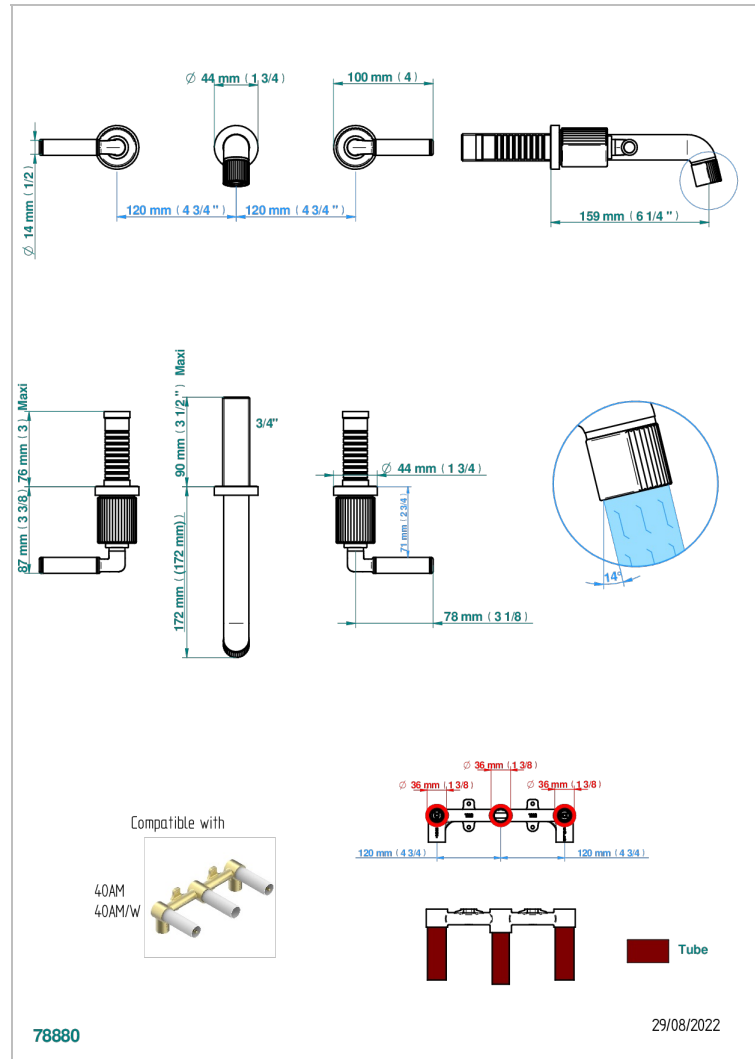

# ESTRELA WITH LEVER HANDLES

U3K-40GBUS

Trim for wall mounted 3-hole lavatory set only

## CHARACTERISTIC

- Estrela with lever handles
- Trim for wall mounted 3-hole lavatory set only

## RELATED SKU'S

- Ref. G00-40AM/US Rough parts for wall set (one counter clockwise and one clockwise cartridges)