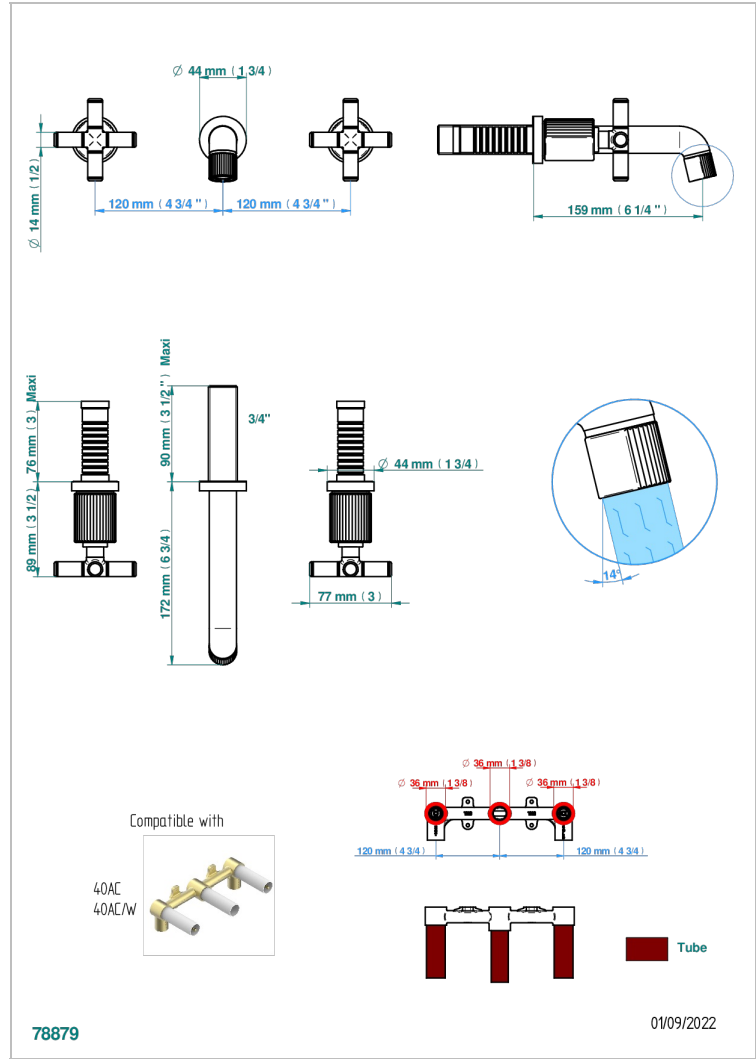

ESTRELA METAL INLAYS

U3L-40GBUS

Trim for wall mounted 3-hole lavatory set only

CHARACTERISTIC

- Estrela Metal inlays
- Trim for wall mounted 3-hole lavatory set only

RELATED SKU'S

- Ref. G00-40AM/US Rough parts for wall set (one counter clockwise and one clockwise cartridges)