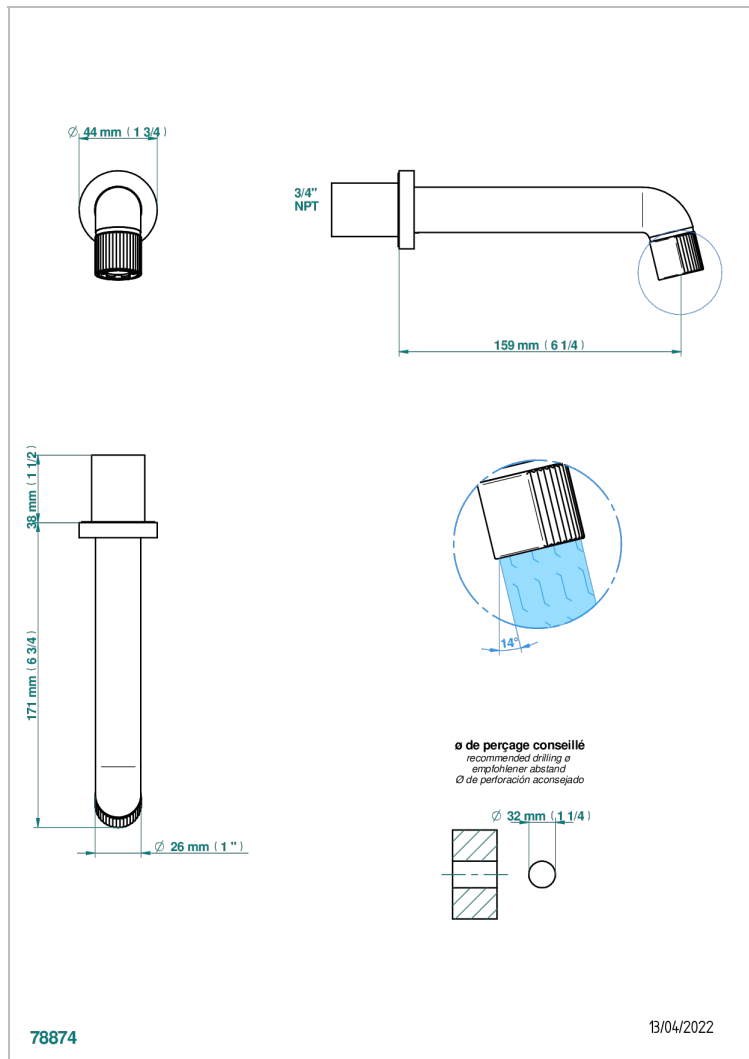

# ESTRELA WITH LEVER HANDLES

U3K-22G/US

Wall mounted tub spout

THG  
PARIS