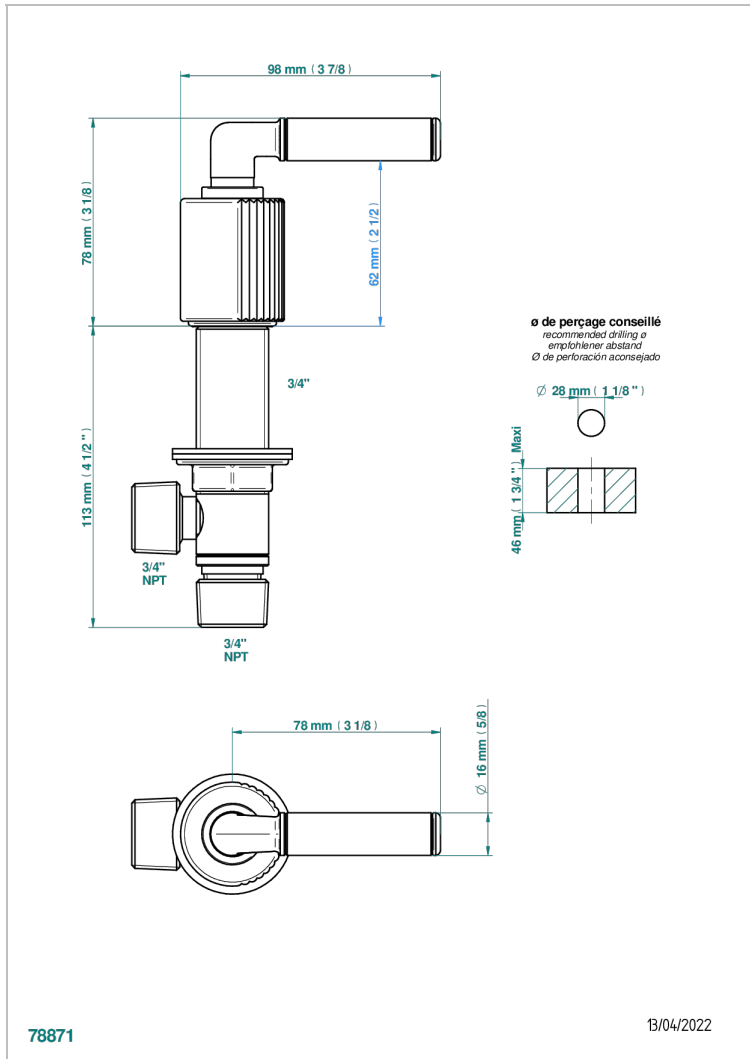

ESTRELA WITH LEVER HANDLES

U3K-36/CUS

3/4" deck valve with trim - Cold

CHARACTERISTIC

- ASME : ASME A112.18.1-2011/CSA B125.1-11

STANDARDS

AVAILABLE FINITIONS

Black ceram - D30
Blush PVD - H62
Brass color PVD - H49
Brown bronze color PVD - F33
Chrome polished - A02
Gold color PVD - H52