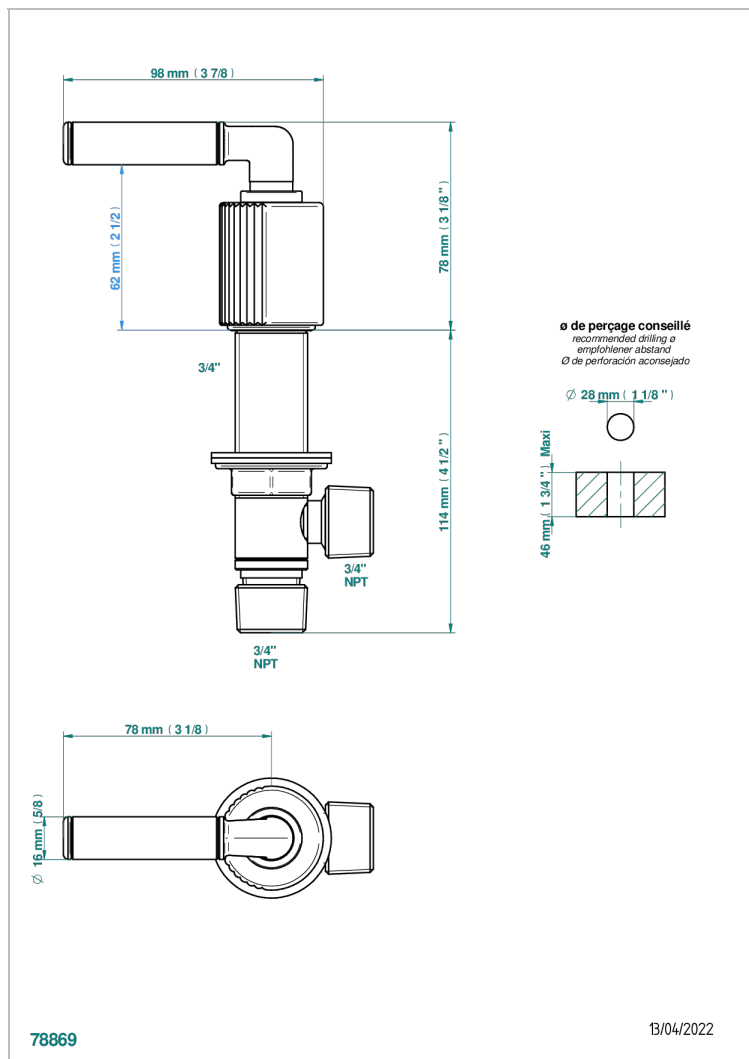

ESTRELA WITH LEVER HANDLES

U3K-36/HUS

3/4" deck valve with trim - Hot

CHARACTERISTIC

- ASME : ASME A112.18.1-2011/CSA B125.1-11

STANDARDS

AVAILABLE FINITIONS

Black ceram - D30
Blush PVD - H62
Brass color PVD - H49
Brown bronze color PVD - F33
Chrome polished - A02
Gold color PVD - H52