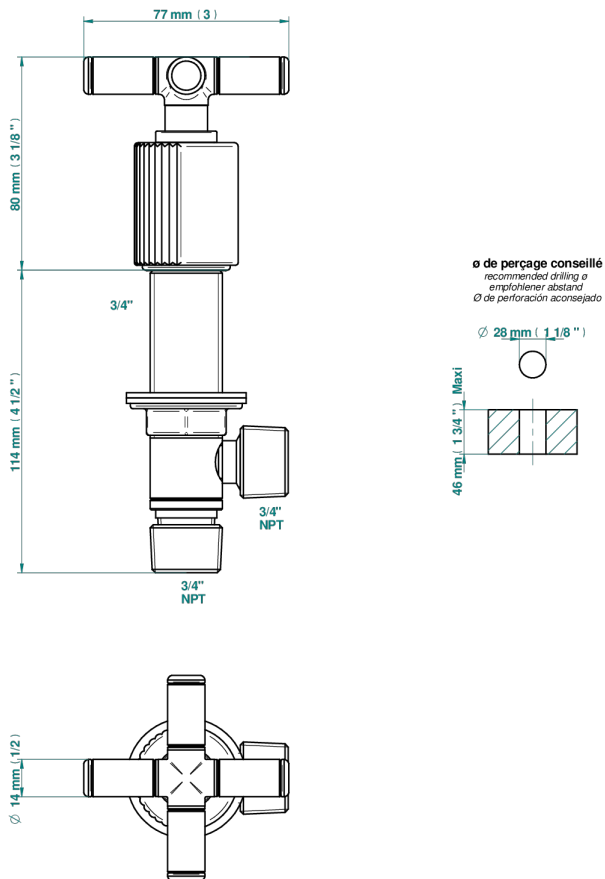

# ESTRELA METAL INLAYS

U3L-36/US

3/4" deck valve with trim

78867

13/04/2022