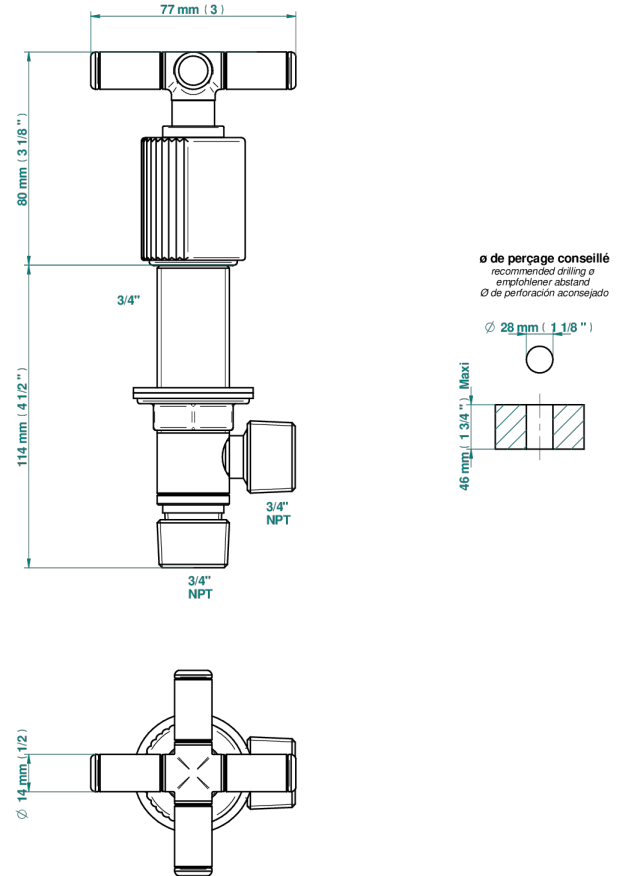

ESTRELA METAL INLAYS

U3L-36

Rim mounted 3/4" valve

78867

13/04/2022

CHARACTERISTIC

- Estrela Metal inlays
- Rim mounted 3/4" valve

AVAILABLE FINITIONS