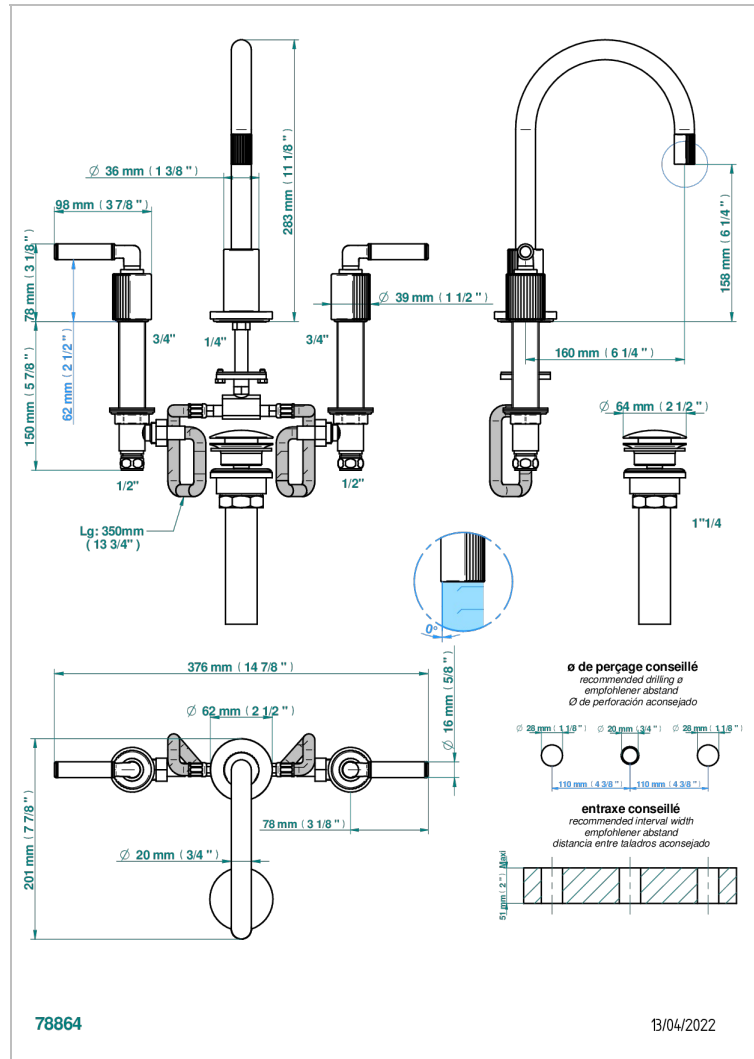

ESTRELA CON MANETAS

U3K-152M/US

Rim mounted 3-hole basin mixer with waste for marble, high spout

CARACTERÍSTICAS

- Estrela con manetas
- Rim mounted 3-hole basin mixer with waste for marble, high spout

ACABADOS DISPONIBLES

Pvd umber - H66
Pvd umber mate - H67