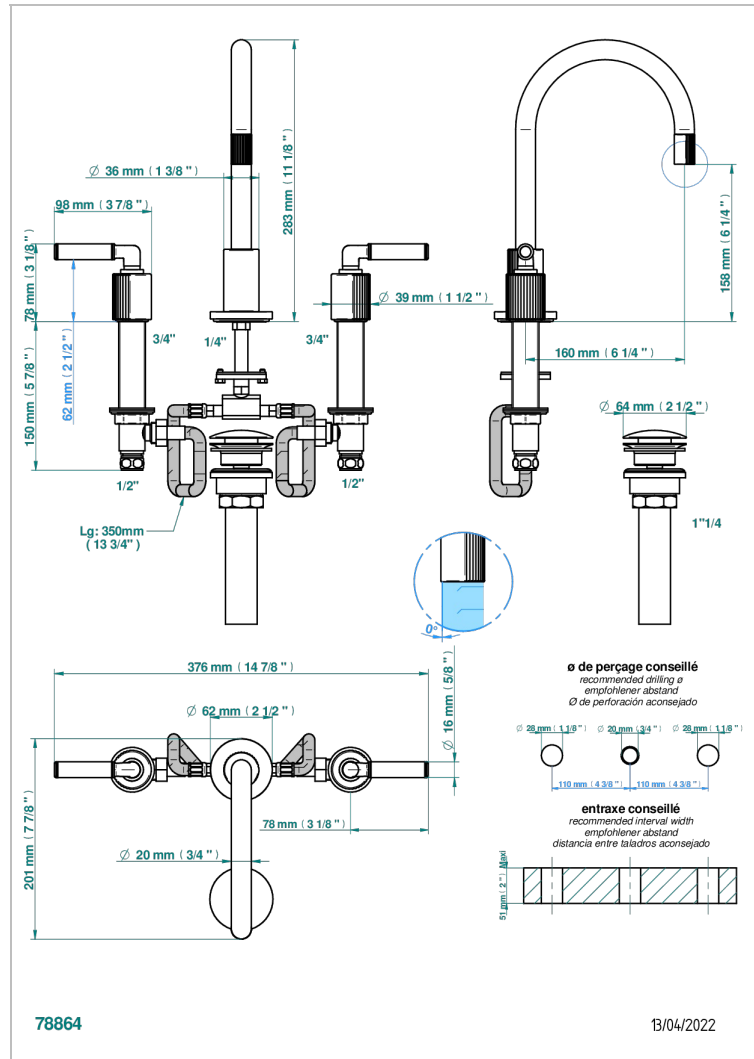

# ESTRELA WITH LEVER HANDLES

U3K-152M/US

Widespread lavatory set, high spout with drain for 1 1/4" + countertop

## CHARACTERISTIC

- Estrela with lever handles
- Widespread lavatory set, high spout with drain for 1 1/4" + countertop