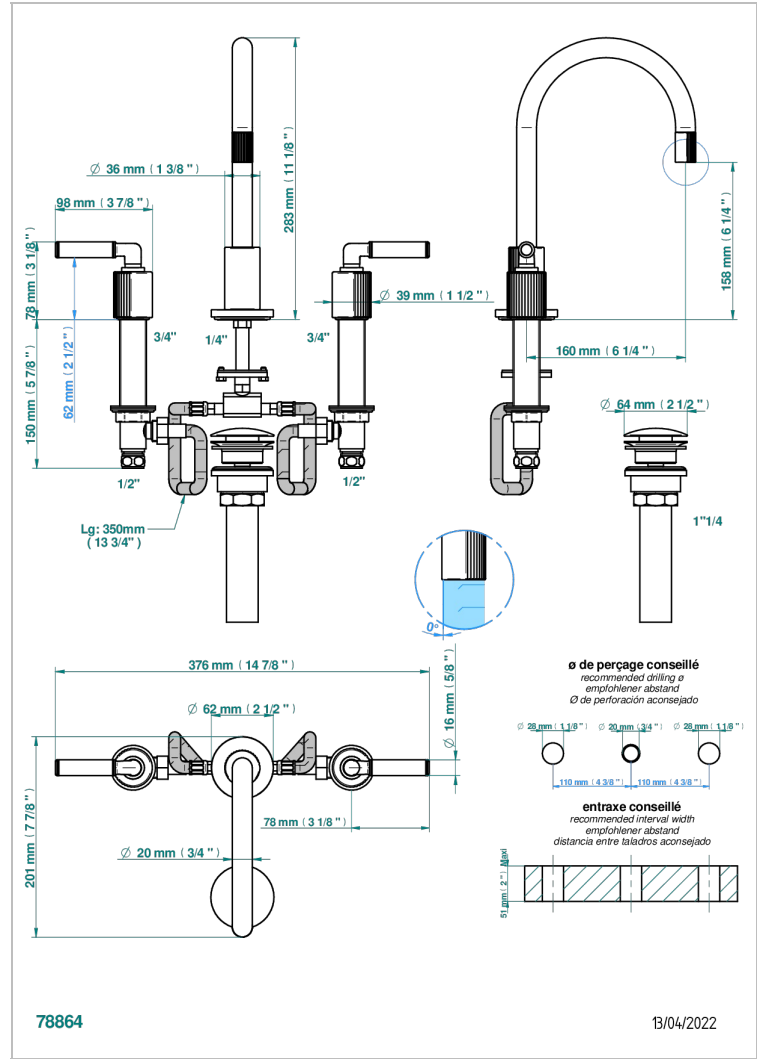

ESTRELA WITH LEVER HANDLES

U3K-152M/US

Widespread lavatory set, high spout with drain for 1 1/4" + countertop

THG[®]
PARIS

CHARACTERISTIC

- Estrela with lever handles
- Widespread lavatory set, high spout with drain for 1 1/4" + countertop