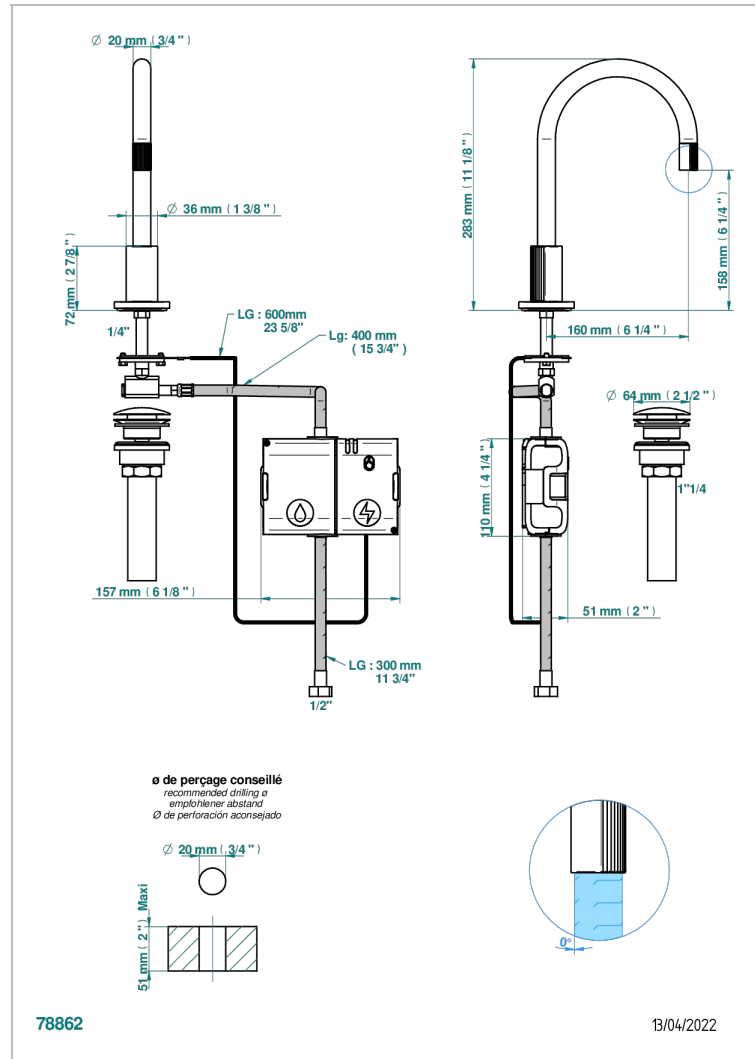

ESTRELA METAL INLAYS

U3L-172E/US

Basin spout ,high model, with capacitive electronic detection, with drain

CHARACTERISTIC

- Estrela Metal inlays
- Basin spout ,high model, with capacitive electronic detection, with drain