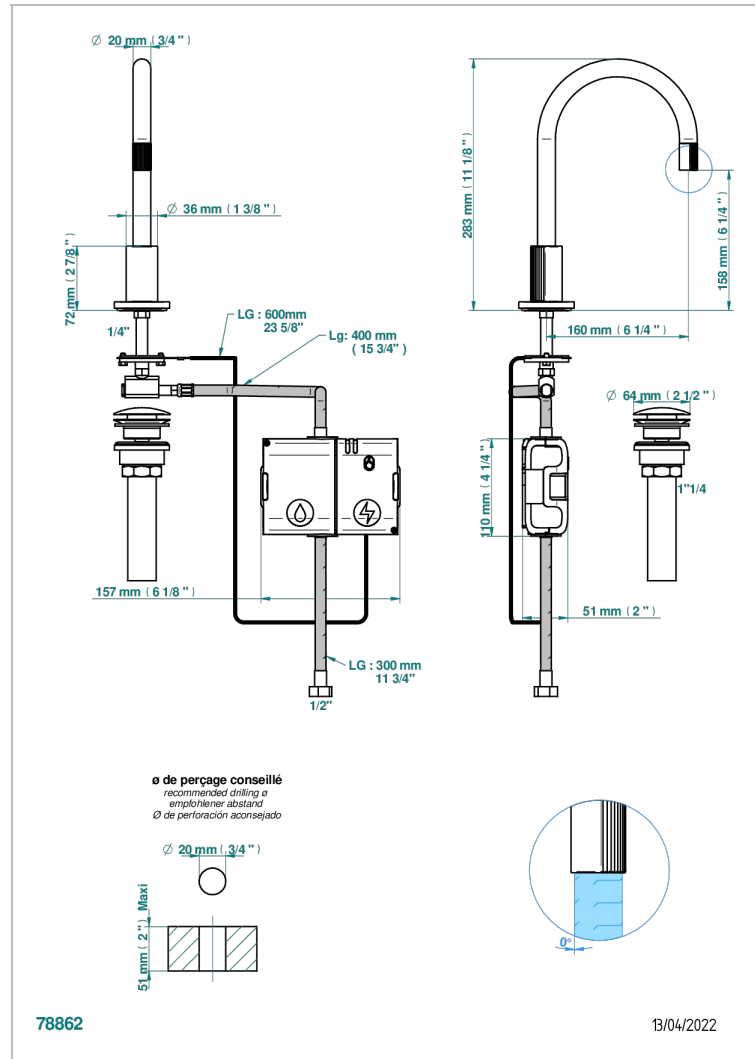

# ESTRELA WITH LEVER HANDLES

U3K-172E/US

Basin spout ,high model, with capacitive electronic detection, with drain

## CHARACTERISTIC

- Estrela with lever handles
- Basin spout ,high model, with capacitive electronic detection, with drain