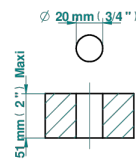

78862

13/04/2022

CHARACTERISTIC

- Estrela
- Basin spout ,high model, with capacitive electronic detection, with drain

AVAILABLE FINITIONS

Black ceram - D30
Blush PVD - H62
Brass color PVD - H49
Brown bronze color PVD - F33
Chrome polished - A02
Gold color PVD - H52

Gold mat - F07
Gold polished - F01
Graphite PVD - H64
Matt Umber PVD - H67
Matt bluish PVD - H60
Matt brass color PVD - H50

Matt brown bronze color PVD - F34
Matt chrome (American satin) - CO2
Matt gold color PVD - H53
Matt graphite PVD - H65
Matt nickel (American satin) - CO1
Matt nickel color PVD - H56

Natural smoked Brass - A13
Nickel antique / Sovereign - H28
Nickel color PVD - H55
Nickel polished - B01
Soft gold - F30
Soft matt gold - F31

Umber PVD - H66