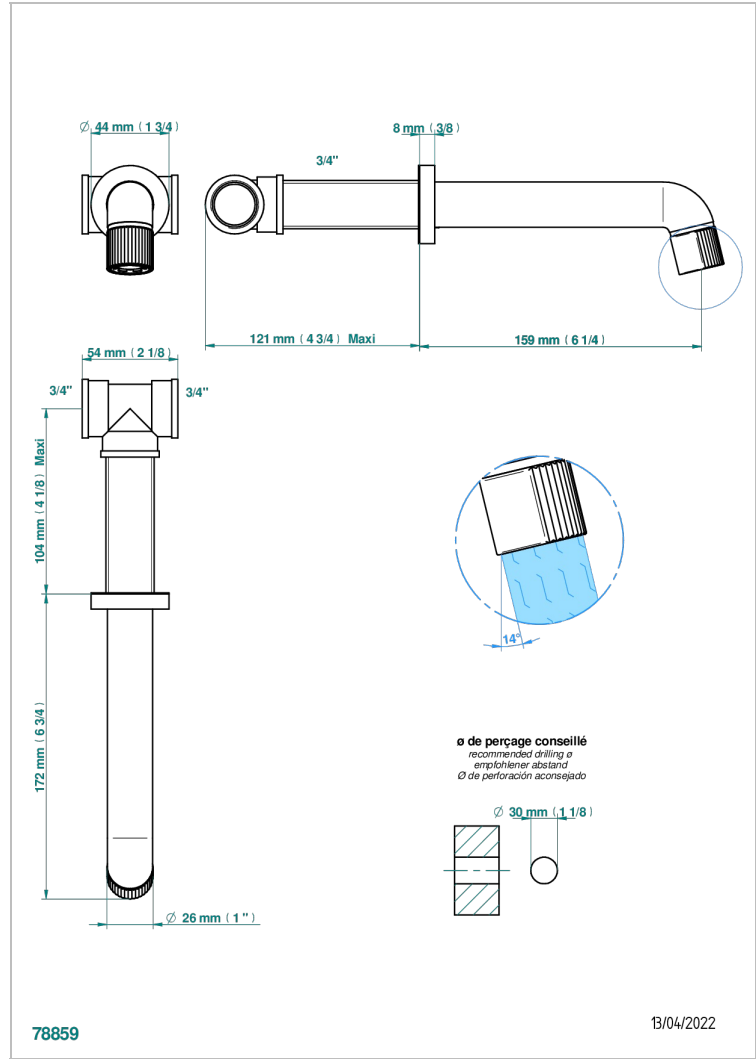

# ESTRELA WITH LEVER

U3K-22G

Wall mounted bath spout, goliath

## CHARACTERISTIC

- Estrela with lever
- Wall mounted bath spout, goliath