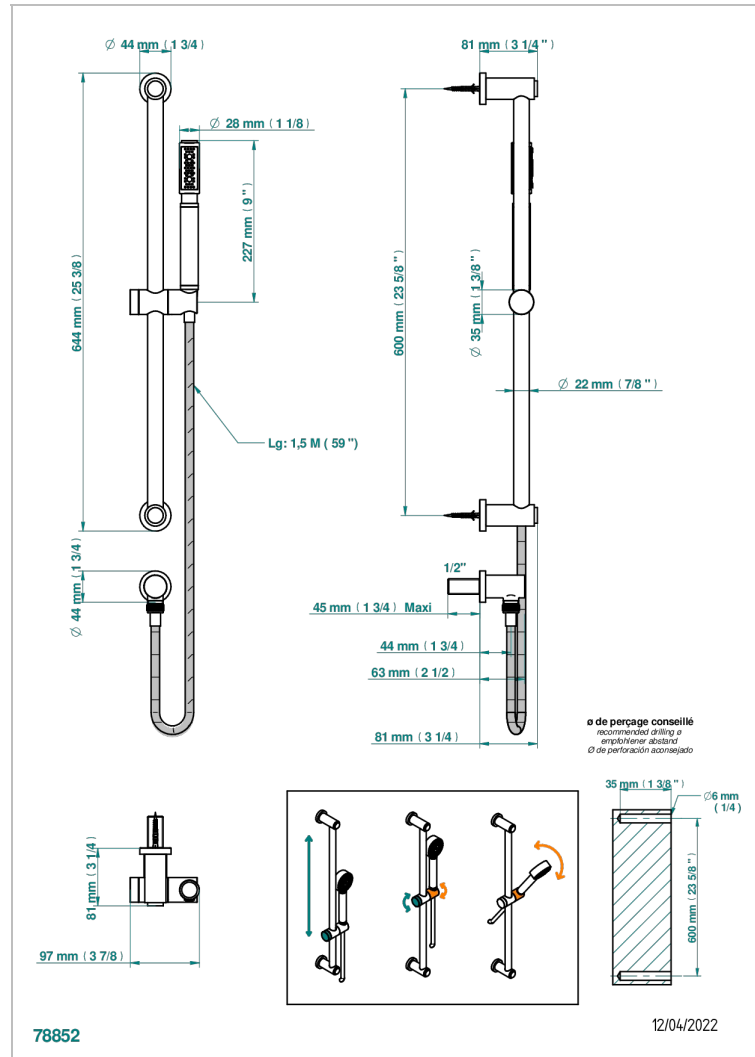

ESTRELA METAL INLAYS

U3L-58

Wall mounted stylised handshower, sidebar, hose, hook and elbow

CHARACTERISTIC

- Estrela Metal inlays
- Wall mounted stylised handshower, sidebar, hose, hook and elbow

TECHNICAL SPECS

- Recommandé : 3 bars (max. 5 bars) - Advised : 43,5 psi (max. 72 psi)
- 9,5 l/min à 3 bars (2.5 gpm at 43.5 psi)

AVAILABLE FINITIONS

Antique nickel - H28
Black ceram - D30
Blush PVD - H62
Brass color PVD - H49
Brown bronze color PVD - F33
Gold color PVD - H52

Nickel color PVD - H55
Polished chrome (color finish) - A02
Polished chrome with gold inlay - GA1
Polished gold (color finish) - F01
Polished nickel - B01
Soft gold - F30

Soft matt gold - F31
Umber PVD - H66