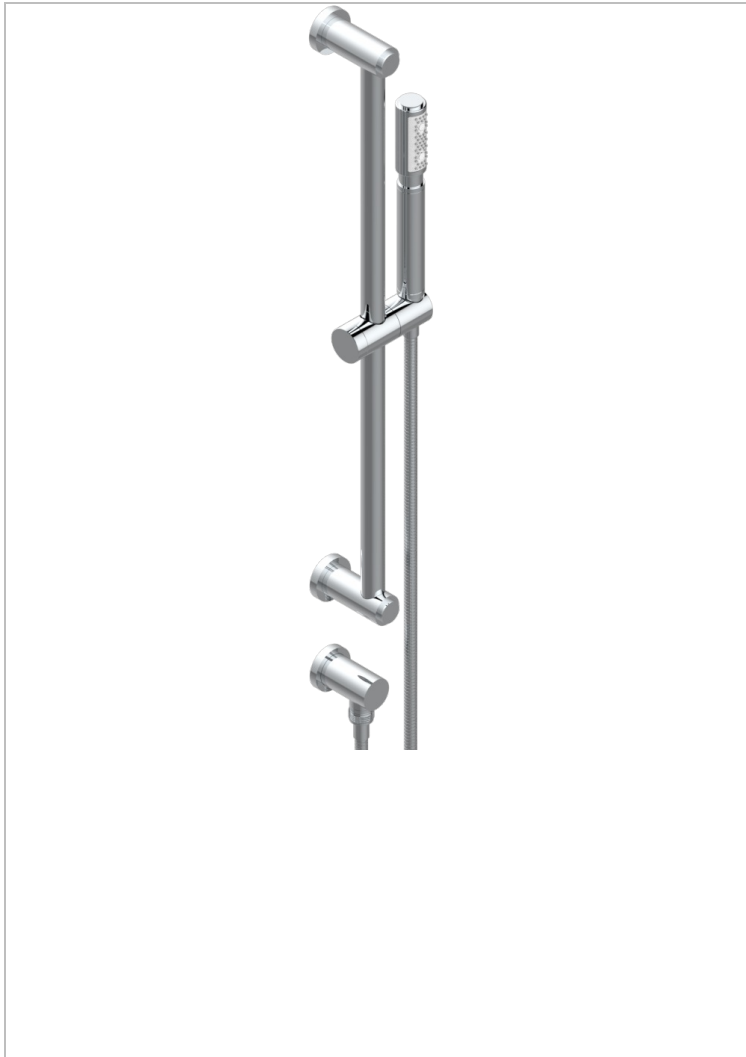

ESTRELA METAL INLAYS

U3L-58

Wall mounted stylised handshower, sidebar, hose, hook and elbow

CHARACTERISTIC

- Estrela Metal inlays
- Wall mounted stylised handshower, sidebar, hose, hook and elbow

TECHNICAL SPECS

- Recommandé : 3 bars (max. 5 bars) - Advised : 43,5 psi (max. 72 psi)
- 9,5 l/min à 3 bars (2.5 gpm at 43.5 psi)

AVAILABLE FINITIONS

Antique nickel - H28
Black ceram - D30
Blush PVD - H62
Brass color PVD - H49
Brown bronze color PVD - F33
Gold color PVD - H52

Graphite PVD - H64
Matt Umber PVD - H67
Matt blush PVD - H60
Matt brass color PVD - H50
Matt brown bronze color PVD - F34
Matt chrome - C02

Matt gold - F07
Matt gold color PVD - H53
Matt graphite PVD - H65
Matt nickel (color finish) - C01
Matt nickel color PVD - H56
Natural smoked Brass - A13

Nickel color PVD - H55
Polished chrome (color finish) - A02
Polished chrome with gold inlay - GA1
Polished gold (color finish) - F01
Polished nickel - B01
Soft gold - F30

Soft matt gold - F31
Umber PVD - H66