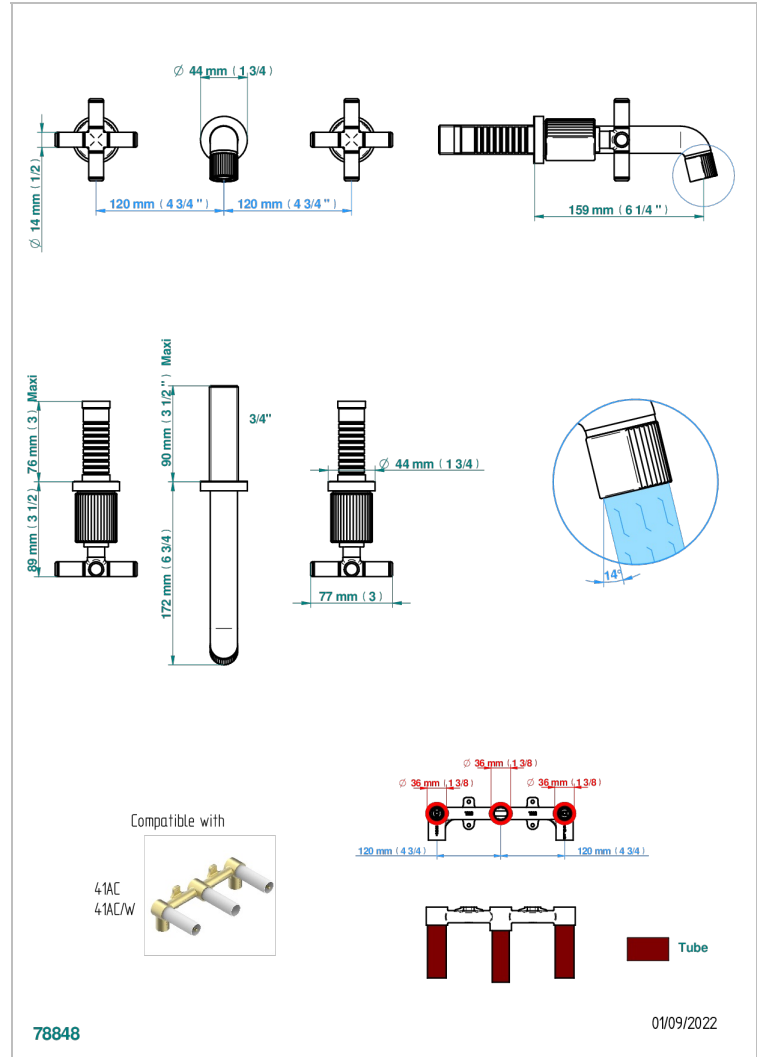

ESTRELA METAL INLAYS

U3L-41GB

Trim for wall mounted 3-hole bath set only

CHARACTERISTIC

- Estrela Metal inlays
- Trim for wall mounted 3-hole bath set only

TECHNICAL SPECS

- Recommandé : 3 bars (max. 5 bars) - Advised : 43,5 psi (max. 72 psi)
- 48 l/min à 3 bars (12.7 gpm at 43.5 psi)

RELATED SKU'S

- Ref. G00-40AM/US Rough parts for wall set (one counter clockwise and one clockwise cartridges)

AVAILABLE FINITIONS

Black ceram - D30
Blush PVD - H62
Brass color PVD - H49
Brown bronze color PVD - F33
Chrome polished - A02
Gold color PVD - H52