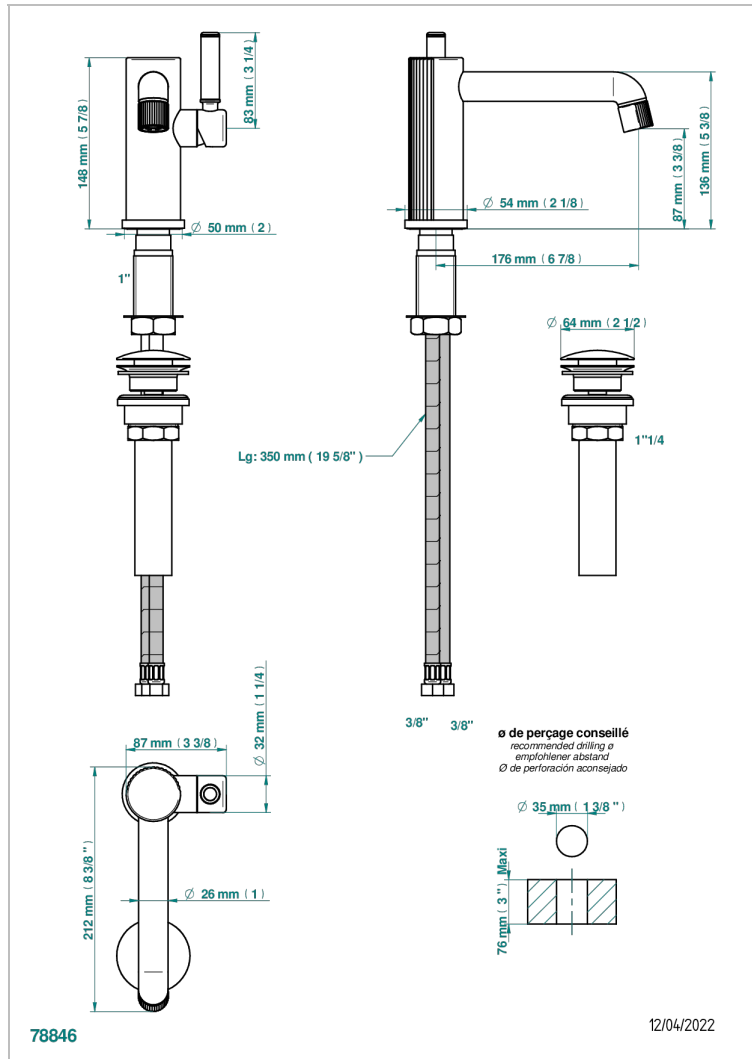

ESTRELA METAL INLAYS

U3L-6500/US

Single lever faucet with drain

CHARACTERISTIC

- ASME : ASME A112.18.1-2011/CSA B125.1-11

STANDARDS

AVAILABLE FINITIONS

Black ceram - D30
Blush PVD - H62
Brass color PVD - H49
Brown bronze color PVD - F33
Chrome polished - A02
Gold color PVD - H52