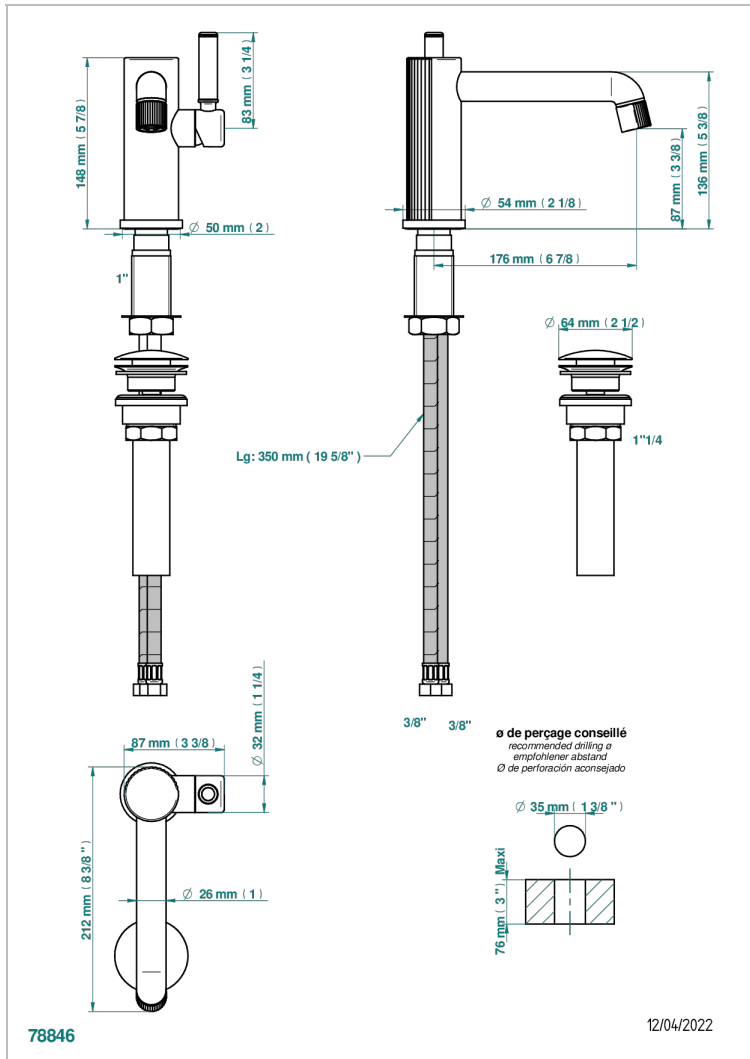

ESTRELA WITH LEVER HANDLES

U3K-6500/US

Single lever faucet with drain

CHARACTERISTIC

- ASME : ASME A112.18.1-2011/CSA B125.1-11

STANDARDS

AVAILABLE FINITIONS

- Black ceram - D30
- Blush PVD - H62
- Brass color PVD - H49
- Brown bronze color PVD - F33
- Chrome polished - A02
- Gold color PVD - H52

- Gold mat - F07
- Gold polished - F01
- Graphite PVD - H64
- Matt Umber PVD - H67
- Matt blush PVD - H60
- Matt brass color PVD - H50

- Matt brown bronze color PVD - F34
- Matt chrome (American satin) - C02
- Matt gold color PVD - H53
- Matt graphite PVD - H65
- Matt nickel (American satin) - C01
- Matt nickel color PVD - H56

- Natural smoked Brass - A13
- Nickel antique / Sovereign - H28
- Nickel color PVD - H55
- Nickel polished - B01
- Polished chrome with gold inlay - GA1
- Soft gold - F30

- Soft matt gold - F31
- Umber PVD - H66