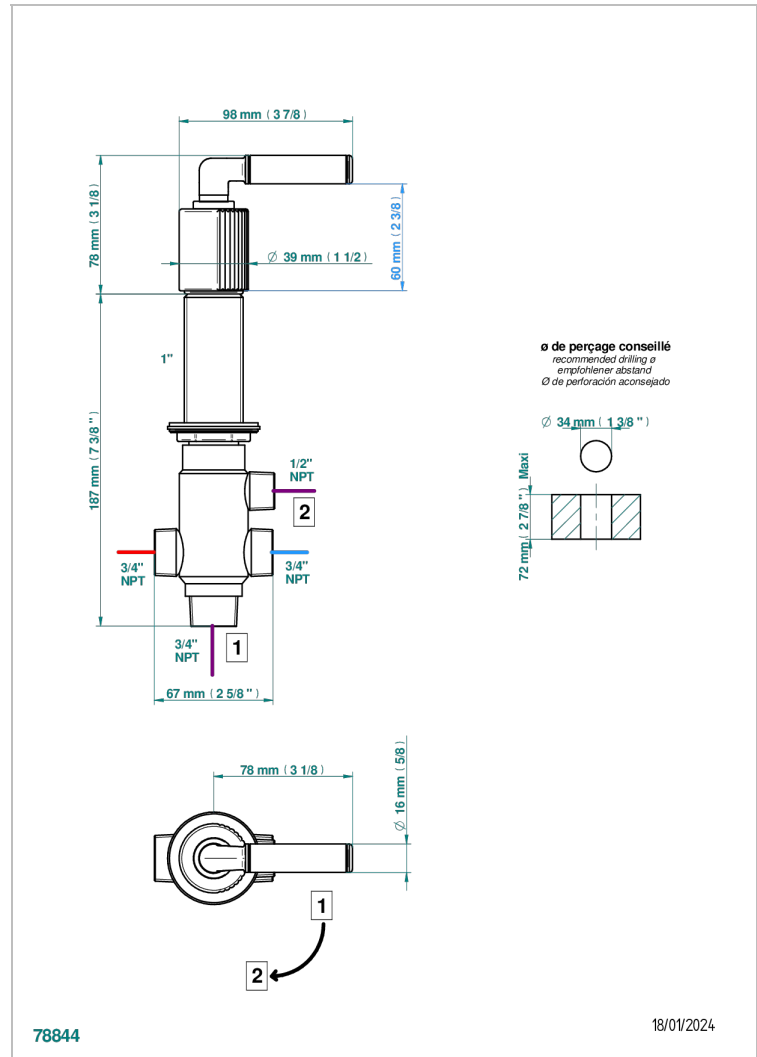

ESTRELA WITH LEVER

U3K-50/4/VG

THG[®]
PARIS

Rim mounted 4 way diverter : 2 inlets and 2 outlets

CHARACTERISTIC

- Estrela with lever
- Rim mounted 4 way diverter : 2 inlets and 2 outlets

AVAILABLE FINITIONS

Antique nickel - H28
Black ceram - D30
Blush PVD - H62
Brass color PVD - H49
Brown bronze color PVD - F33
Gold color PVD - H52