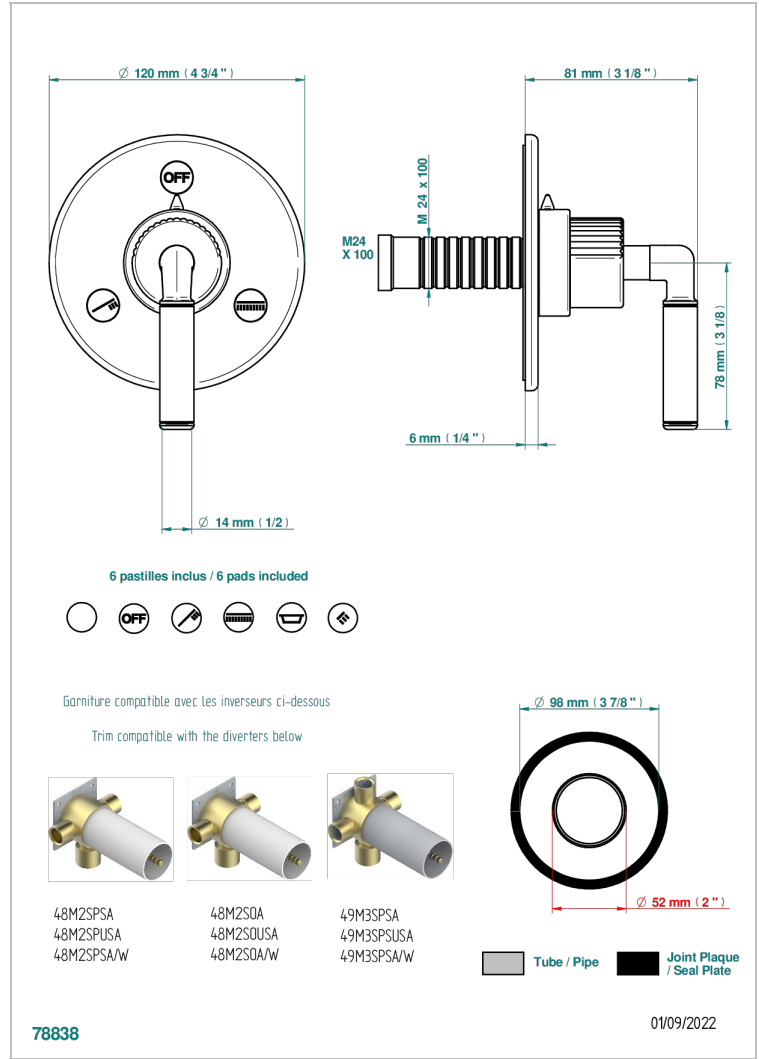

ESTRELA CON MANETAS

U3K-48M2SB

Trim for wall mounted diverter, 2 ways - ref. 48M2 and 3 ways - ref. 49M3

CARACTERÍSTICAS

- Estrela con manetas
- Trim for wall mounted diverter, 2 ways - ref. 48M2 and 3 ways - ref. 49M3

PRODUCTOS RELACIONADOS

- Ref. G00-48M2SOA Wall mounted 3-way diverter with ceramic cartridge for concealed installation- 1 inlet 3/4" and 2 outlets 1/2" without stop position, without trim
- Ref. G00-48M2SPSA Wall mounted 3-way diverter with ceramic cartridge for concealed installation, 1 inlet 3/4" and 2 outlets 1/2" with stop position, without trim
- Ref. G00-49M3SPSA Wall mounted 4-way diverter with ceramic cartridge for concealed installation- 1 inlet 3/4" and 3 outlets 1/2" with stop position, without trim