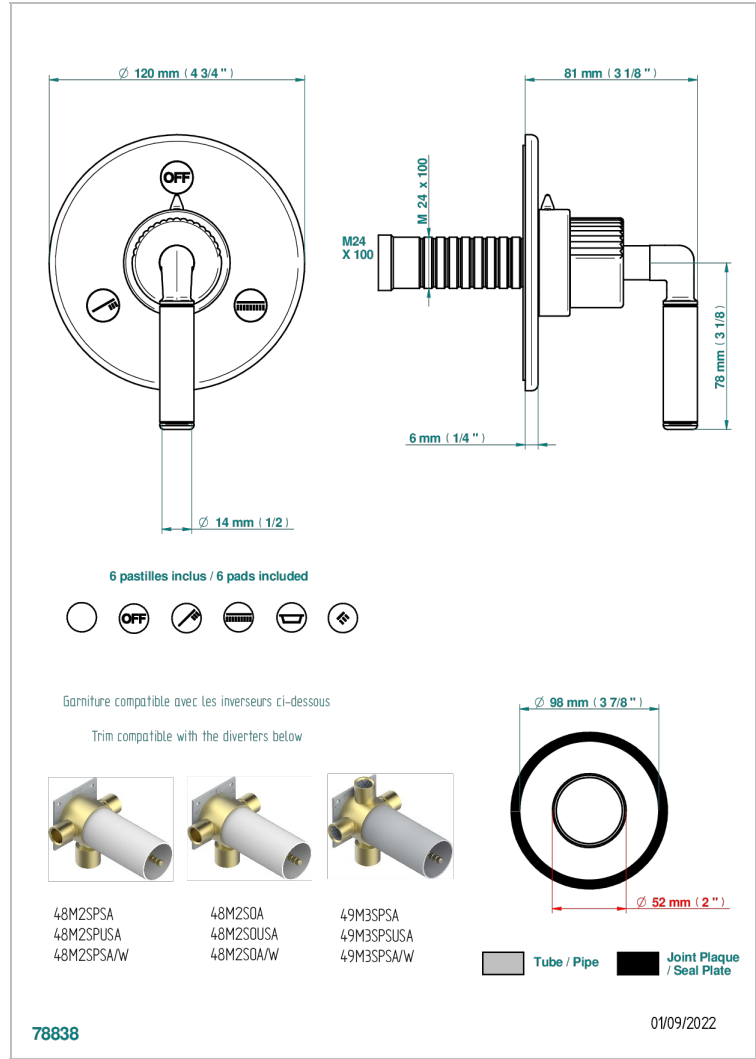

# ESTRELA WITH LEVER

U3K-48M2SB

Trim for wall mounted diverter, 2 ways - ref. 48M2 and 3 ways - ref. 49M3

## CHARACTERISTIC

- Estrela with lever
- Trim for wall mounted diverter, 2 ways - ref. 48M2 and 3 ways - ref. 49M3

## RELATED SKU'S

- Ref. G00-48M2SOA Wall mounted 3-way diverter with ceramic cartridge for concealed installation- 1 inlet 3/4" and 2 outlets 1/2" without stop position, without trim
- Ref. G00-48M2SPSA Wall mounted 3-way diverter with ceramic cartridge for concealed installation, 1 inlet 3/4" and 2 outlets 1/2" with stop position, without trim
- Ref. G00-49M3SPSA Wall mounted 4-way diverter with ceramic cartridge for concealed installation- 1 inlet 3/4" and 3 outlets 1/2" with stop position, without trim