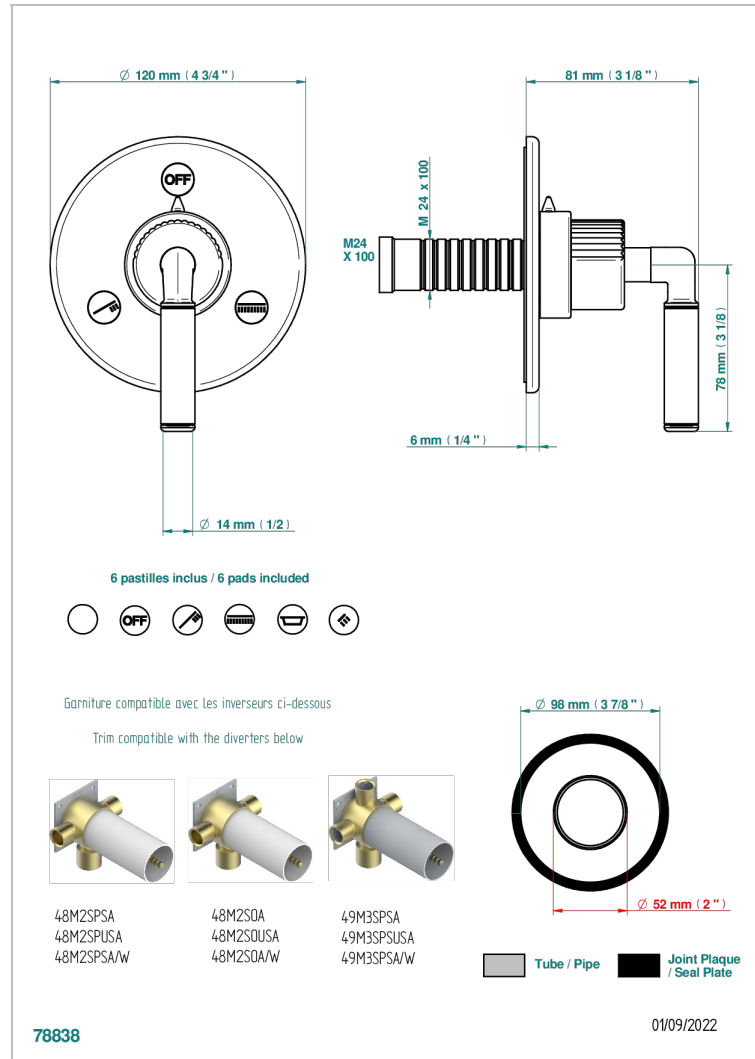

ESTRELA WITH LEVER

U3K-48M2SB

Trim for wall mounted diverter, 2 ways - ref. 48M2 and 3 ways - ref. 49M3

THG[®]
PARIS

ХАРАКТЕРИСТИКИ

- Estrela with lever
- Trim for wall mounted diverter, 2 ways - ref. 48M2 and 3 ways - ref. 49M3

СВЯЗАННЫЕ ТОВАРНЫЕ ПОЗИЦИИ

- Ref. G00-48M2SOA Wall mounted 3-way diverter with ceramic cartridge for concealed installation- 1 inlet 3/4" and 2 outlets 1/2" without stop position, without trim
- Ref. G00-48M2SPSA Wall mounted 3-way diverter with ceramic cartridge for concealed installation, 1 inlet 3/4" and 2 outlets 1/2" with stop position, without trim
- Ref. G00-49M3SPSA Wall mounted 4-way diverter with ceramic cartridge for concealed installation- 1 inlet 3/4" and 3 outlets 1/2" with stop position, without trim